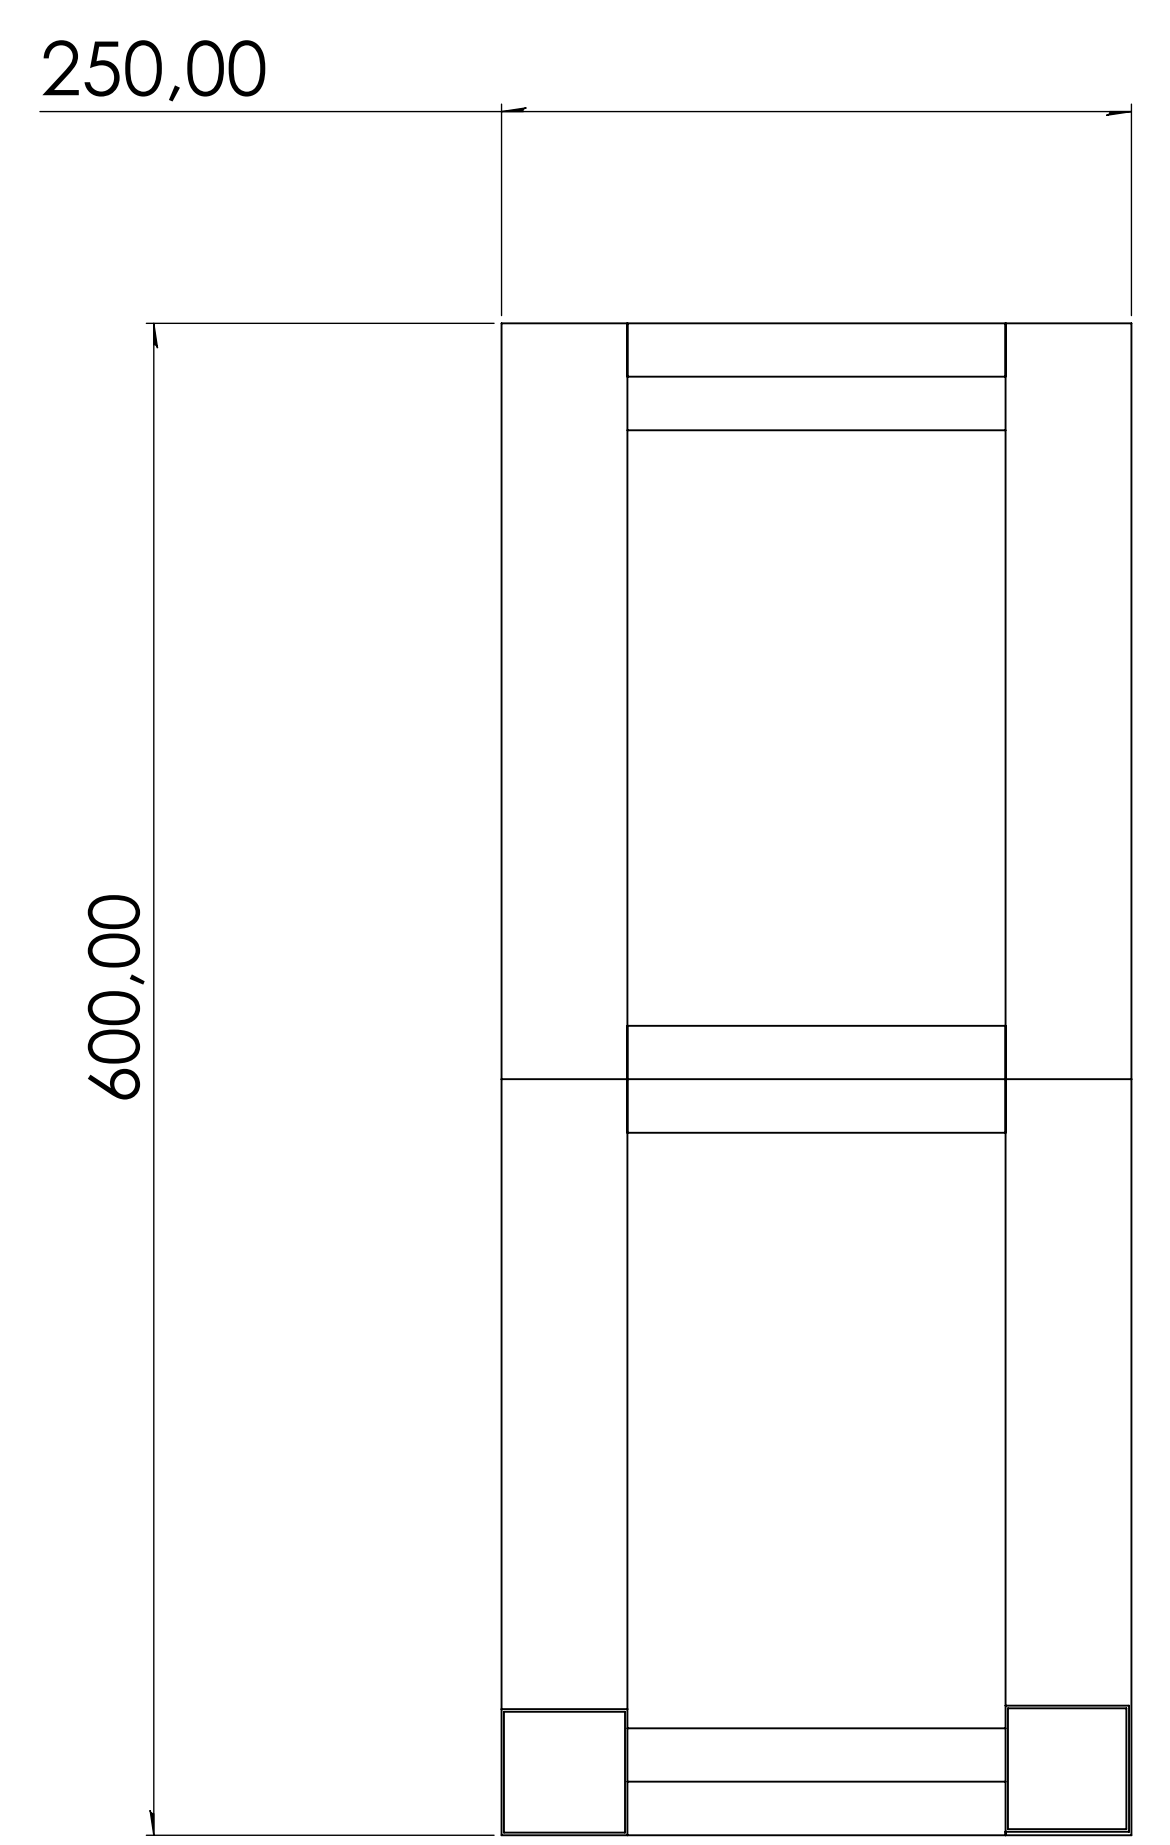

50x50 Mild Steel Square Tube
Powder Coated
Black

Variable Sizes:

Available on request: **

Material options: AL/SS/MS

Profiles: various

Final finish: various

Part Number	Name	Quantity	Serial number
			8400 - 1MS
1	Frame	1	NS - FW - 84001MS

Part Name: Storage 1MS

Series no. 8400

Reference no. 1MS

Contact:
projects@nereussteel.co.za