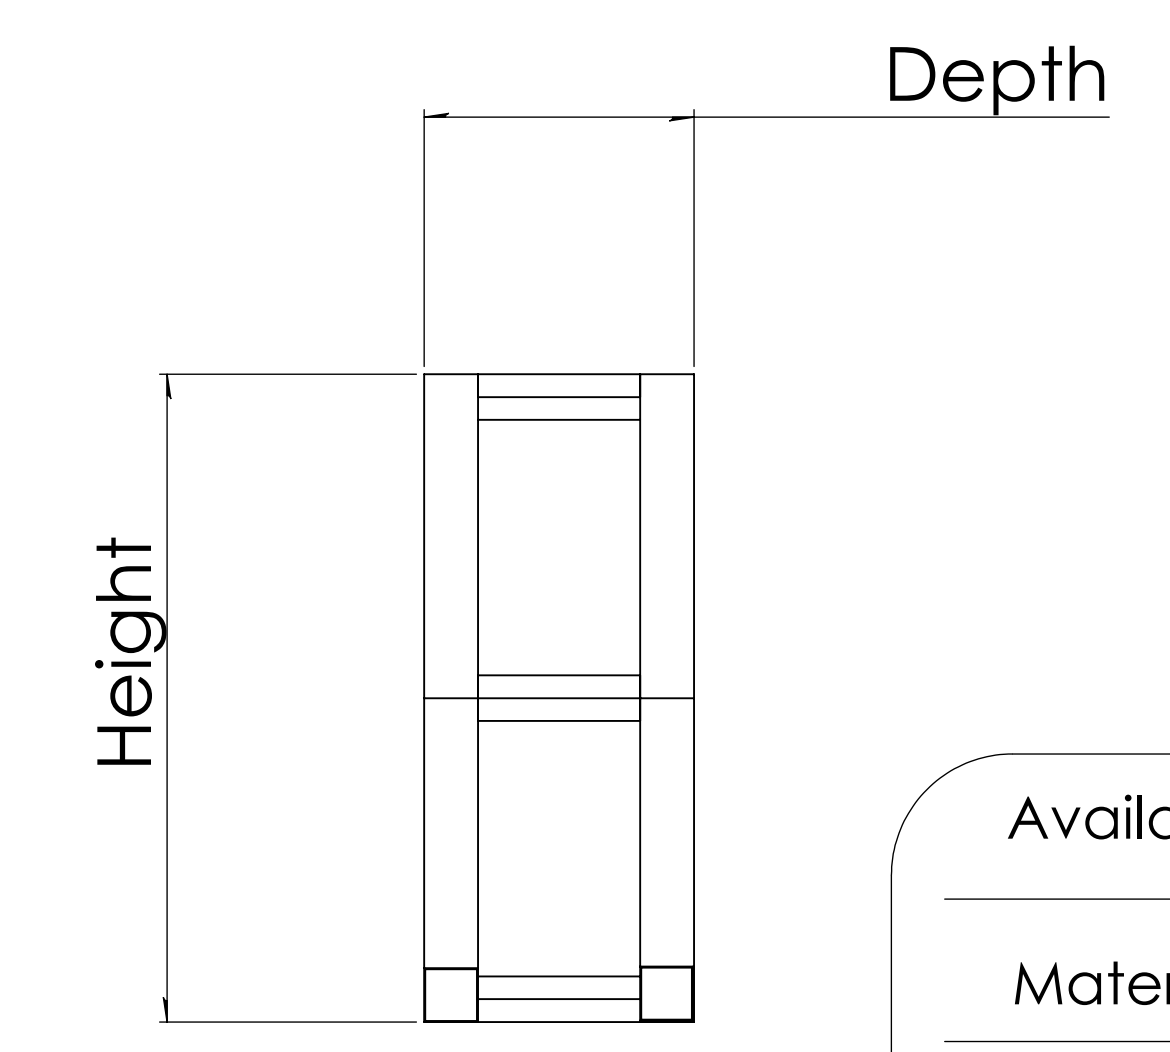

50x50 Mild Steel Square Tube
Powder Coated
Black

Variable Sizes:

Available on request: **

Material options: AL/SS/MS

Profiles: various

Final finish: various

Part Number	Name	Quantity	Serial number
			8400 - 1MS
1	Frame	1	NS - FW - 84001MS