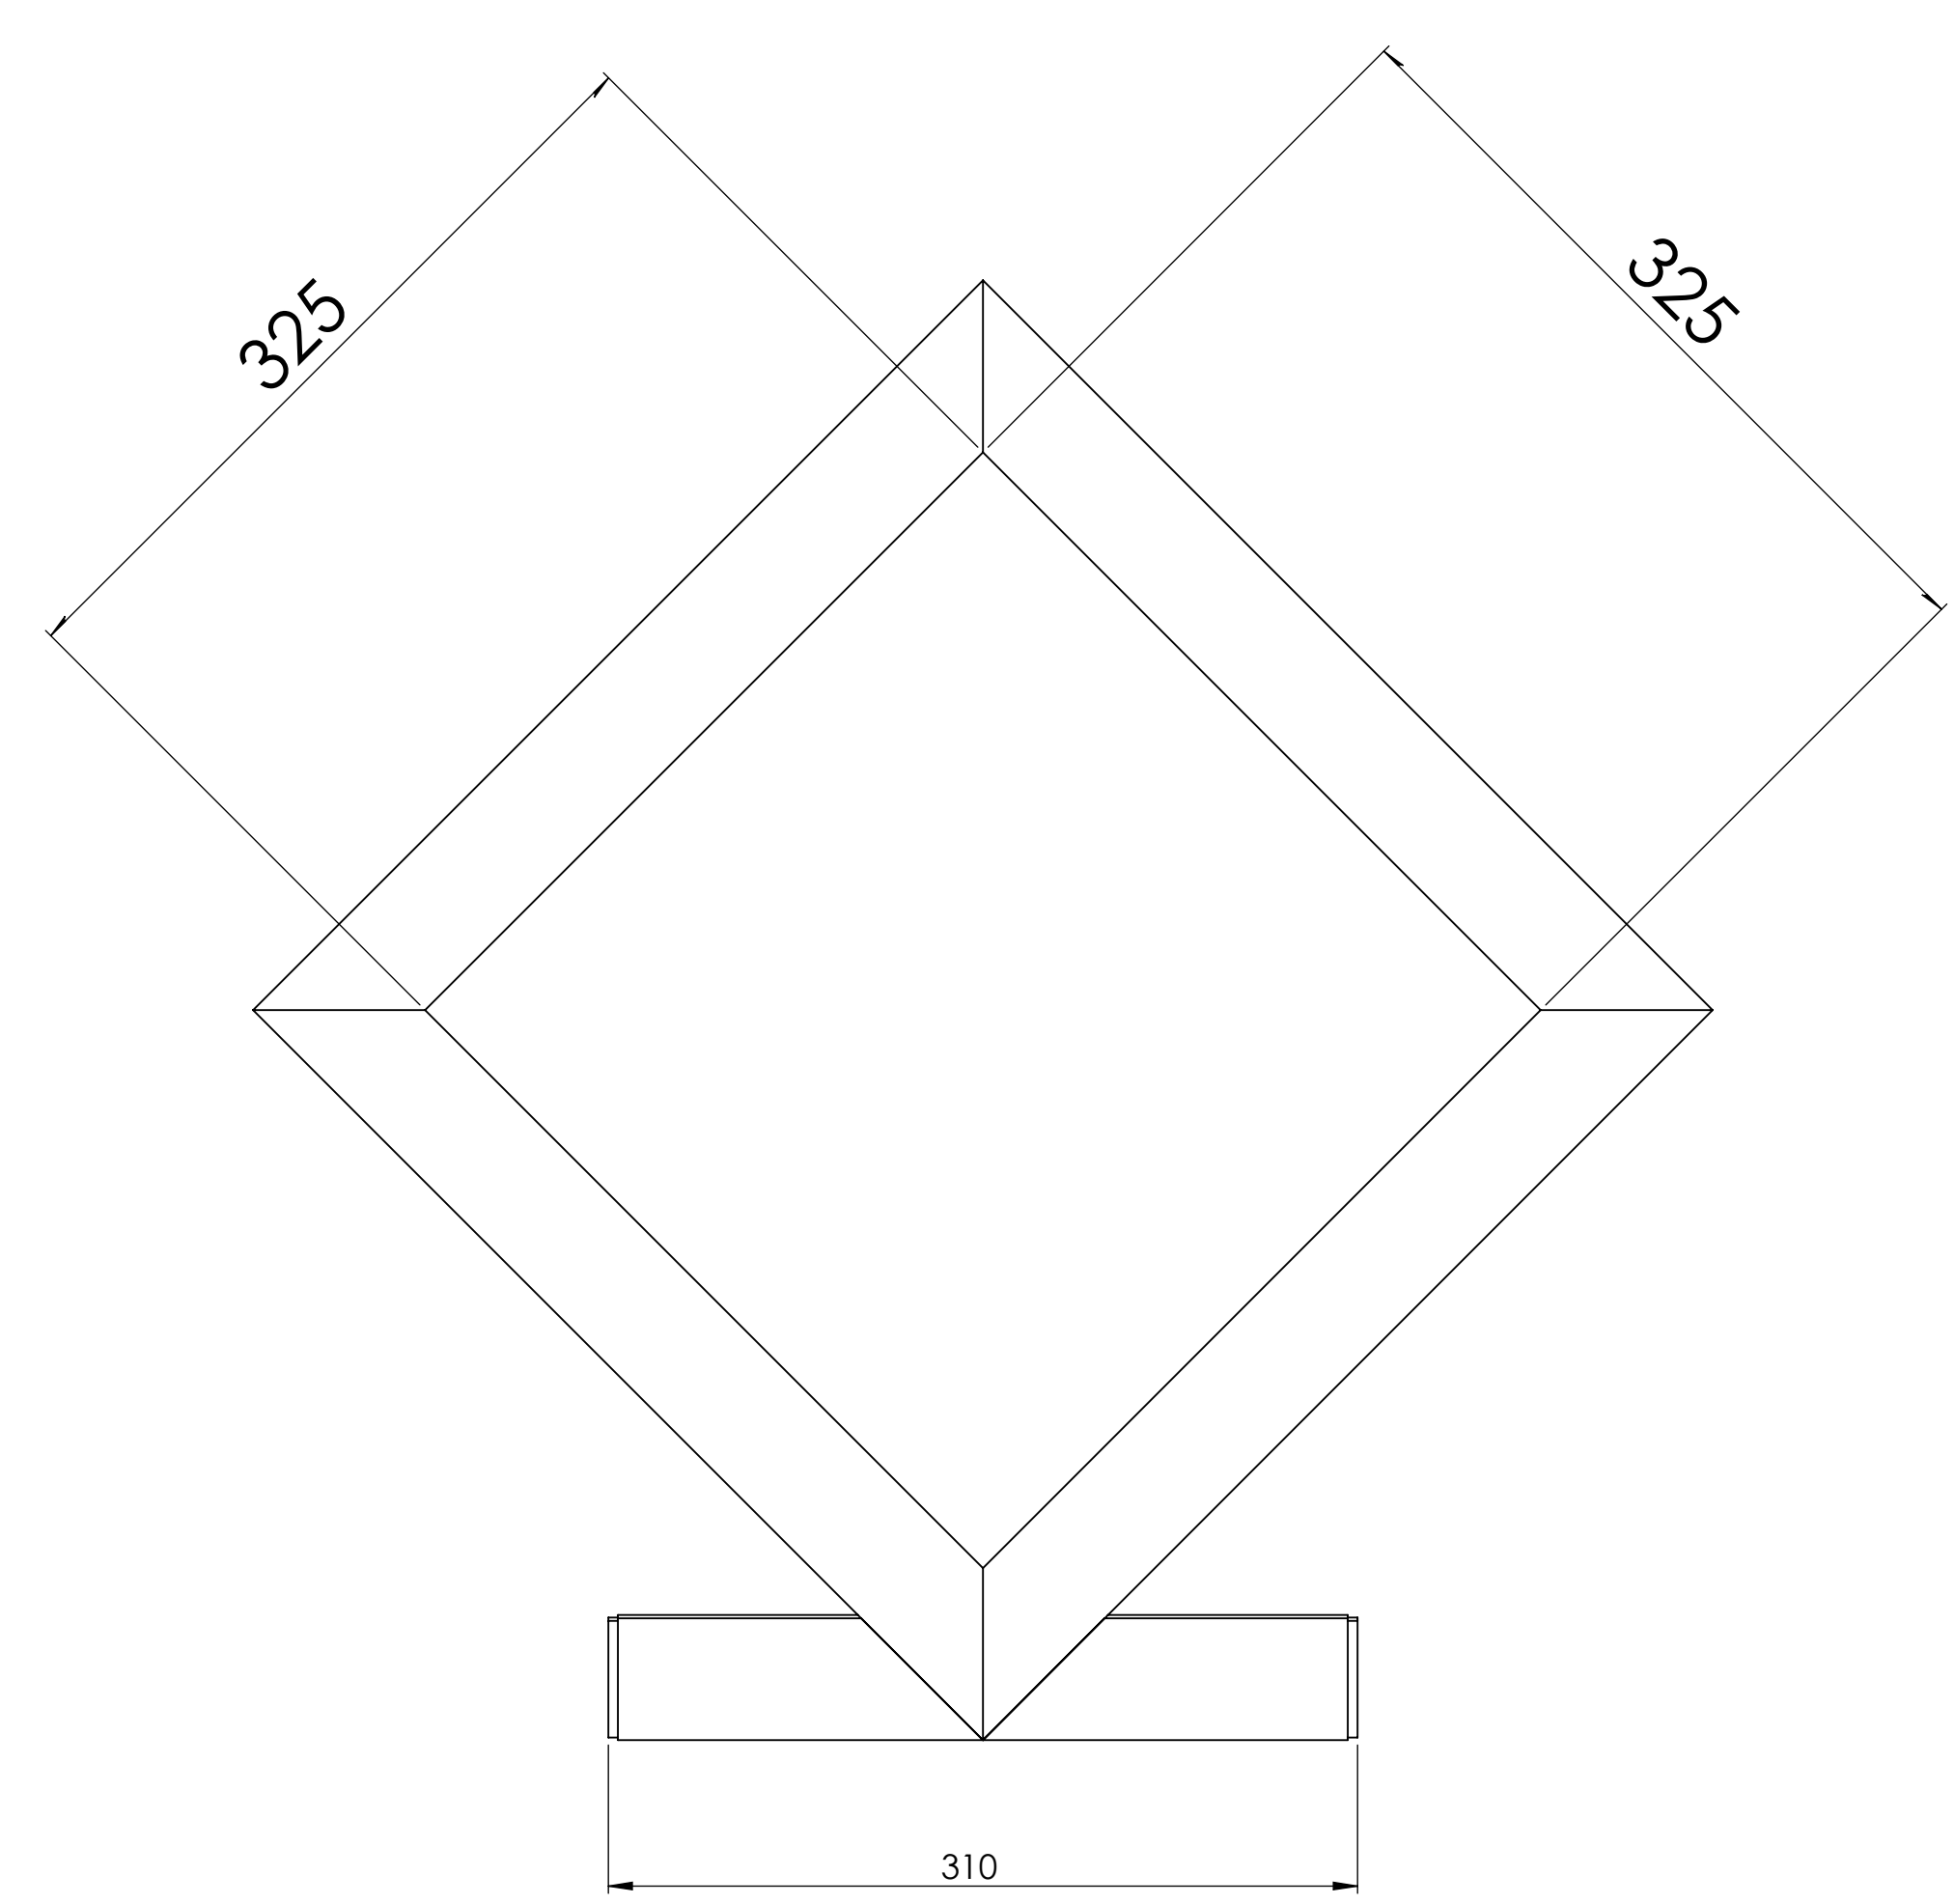

50x50 Mild Steel Square Tube
Powder Coated
Black

Variable Sizes:

Available on request: **

Material options: AL/SS/MS

Profiles: various

Final finish: various

Part Number	Name	Quantity	Serial number
			8400 - 1MS
1	Frame	1	NS - FW - 84001MS

Part Name: Storage 1MS

Series no. 8400

Reference no. 1MS

Contact:
projects@nereussteel.co.za