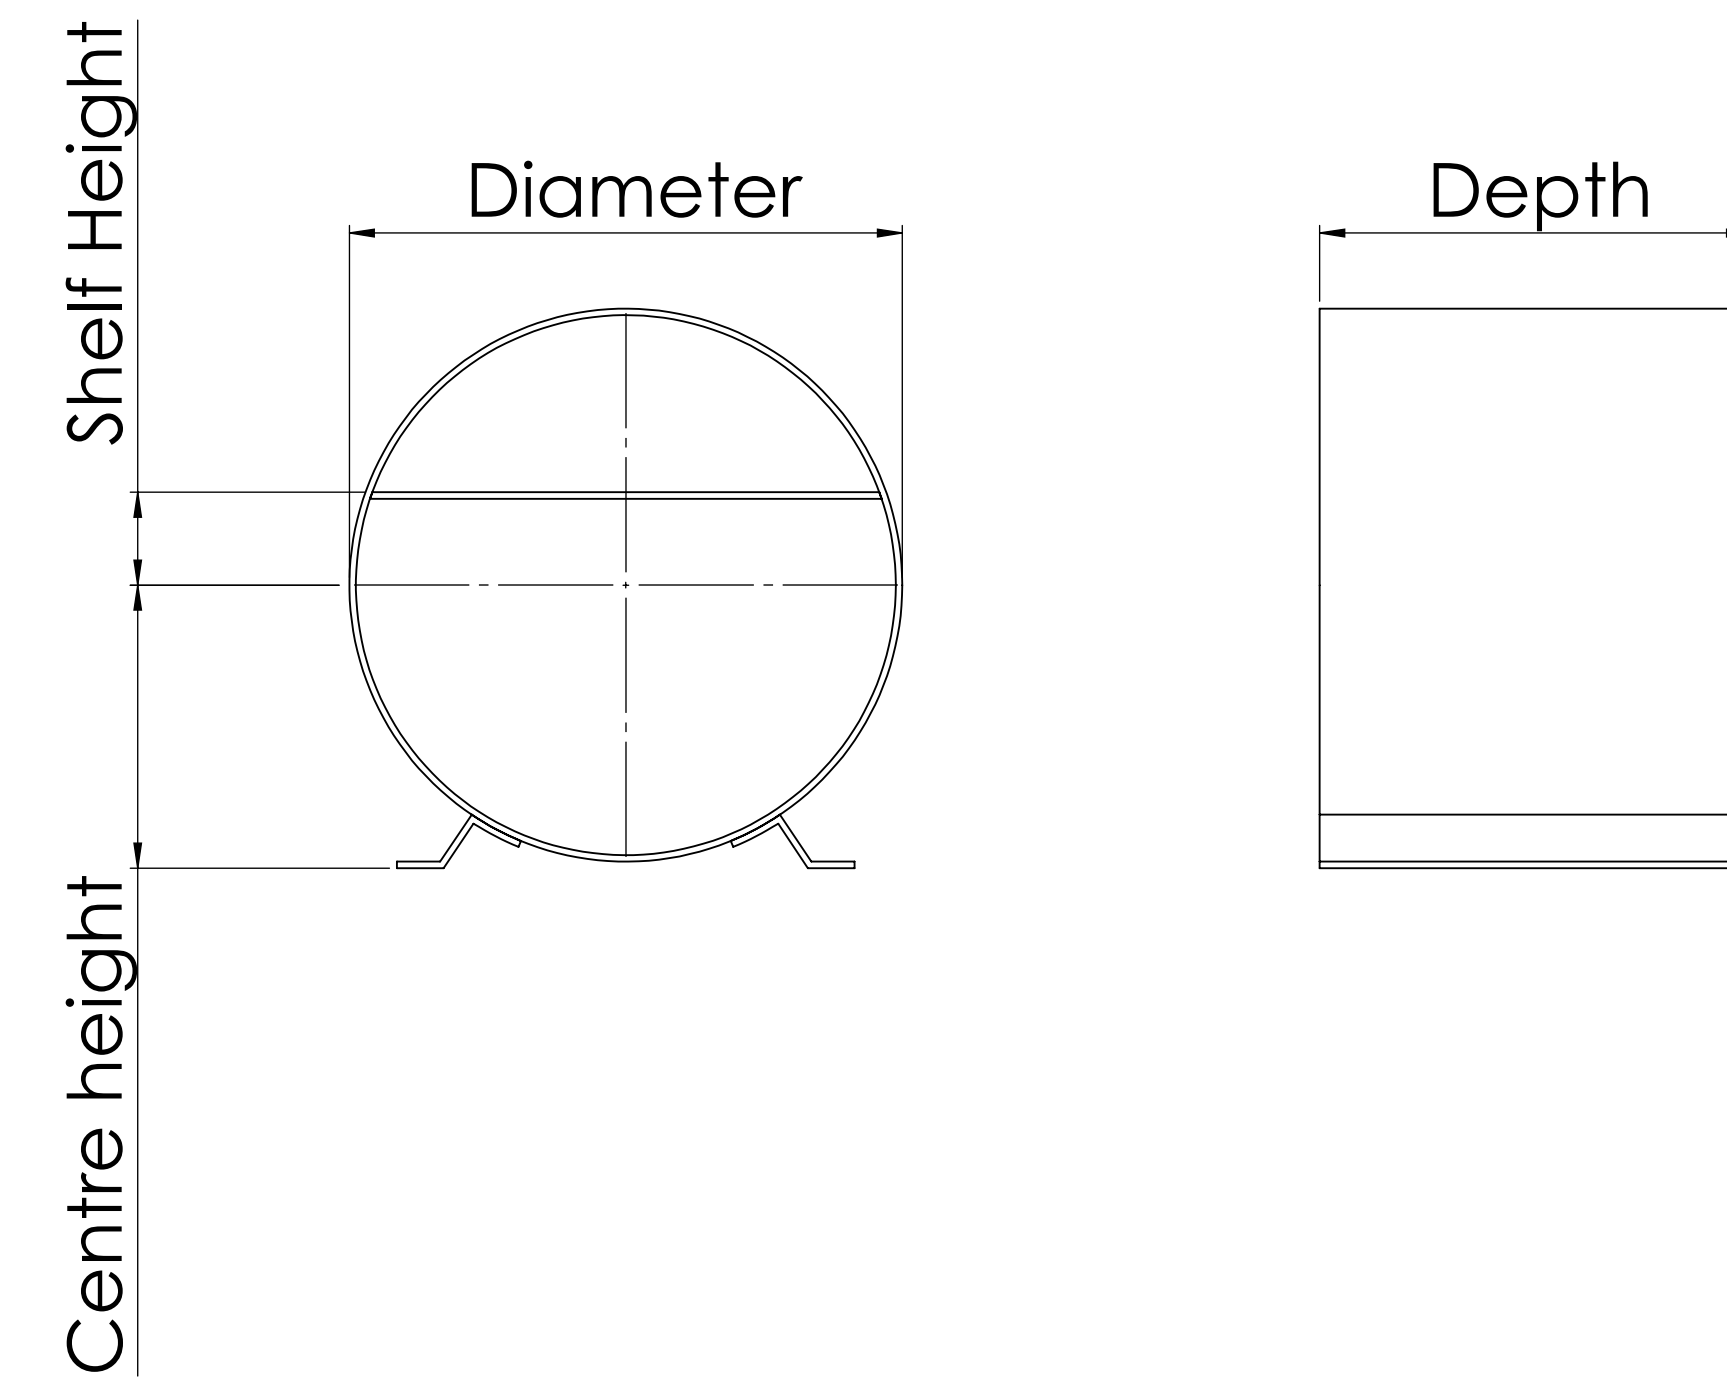

Variable Sizes:

Available on request: **

Material options: MS

Profiles: various

Final finish: various

			Serial number
			8400-2MS
1	Frame	1	NS - FW - 84002MS

**
For more info please use the website interface or alternatively make direct contact using the provided email address.

Part Name: Storage 2MS

Series no. 8400

Reference no. 2MS

Contact:
projects@nereussteel.co.za