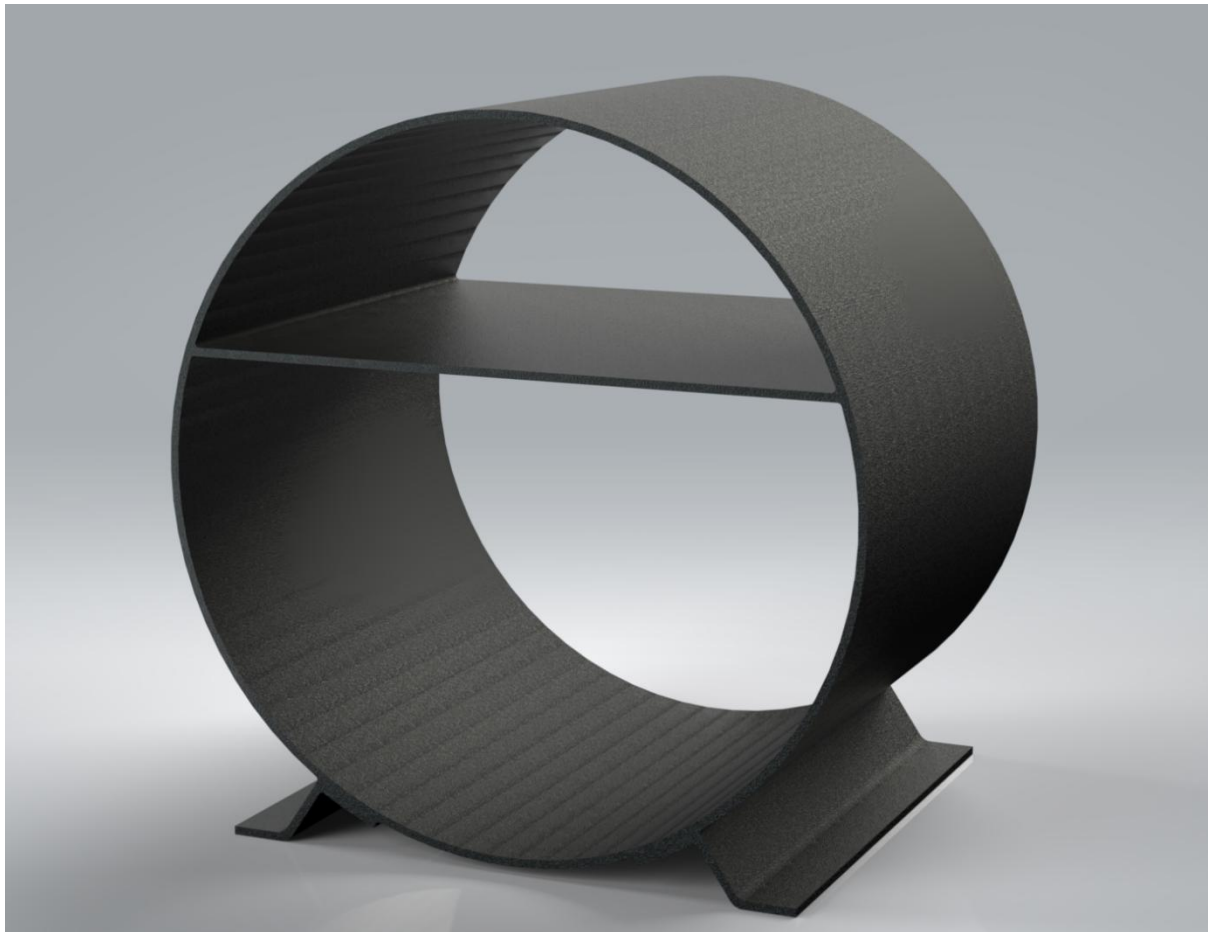

Item Description: Frame 2MS
Part number: 8400 – 2MS
Customisable: Yes

The frame is designed as an indoor fire storage rack.

It's made from square tube and assembled with mitred welded joints. Custom sizes can be requested by the client.