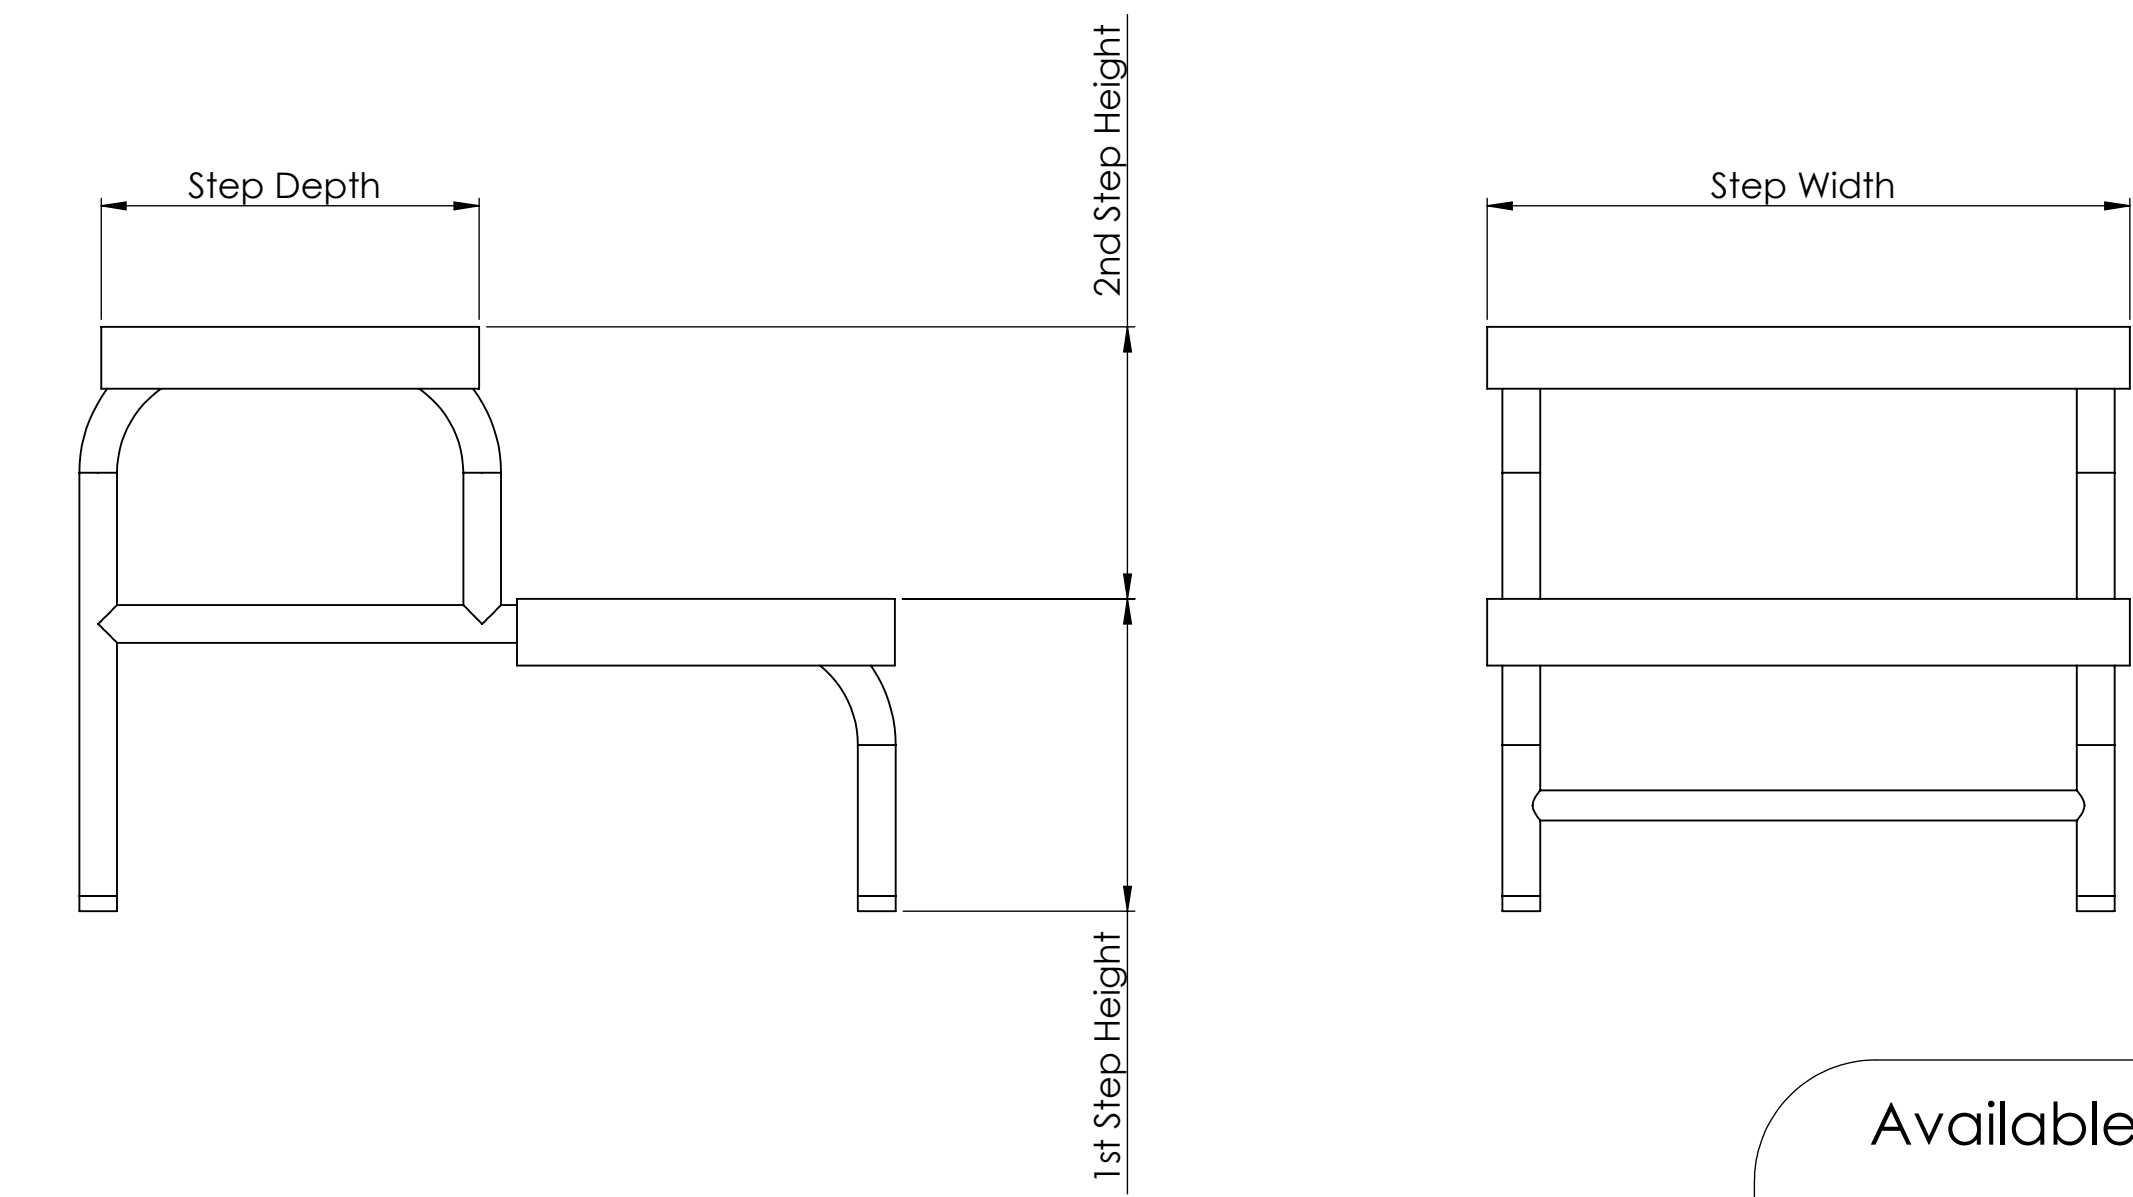

Variable Sizes:

Available on request: **

Material options: MS/AL

Profiles: various

Final finish: various

Part Number	Name	Quantity	Serial number
1	Frame	1	8500 - 2S NS - FW - 85002S

**
For more info please use the website interface or alternatively make direct contact using the provided email address.

Part Name: Steps A

Series no. 8500

Reference no. 2S

Contact:
projects@nereussteel.co.za