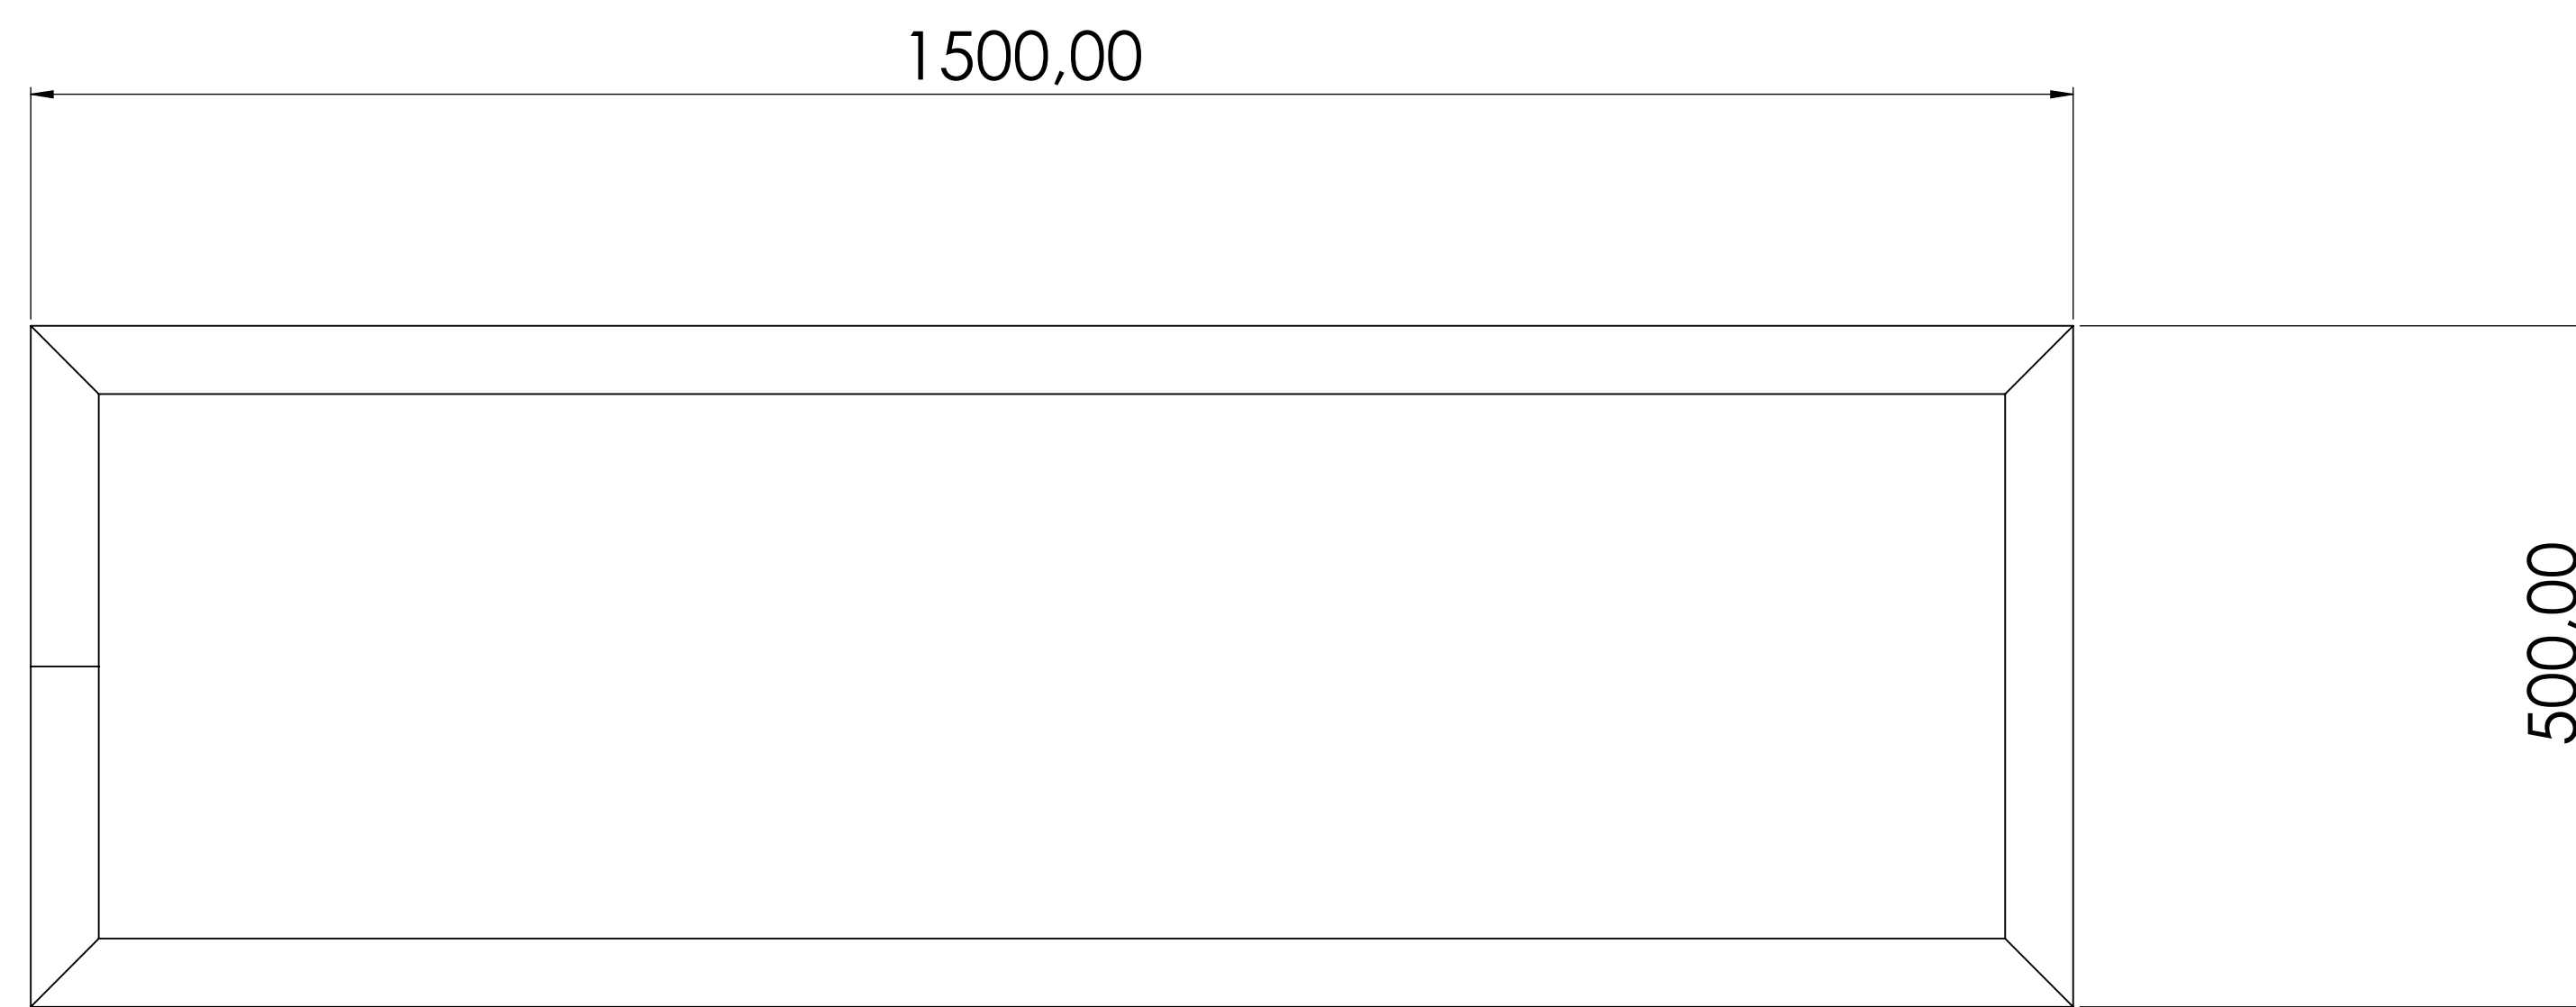

Variable Sizes:

Available on request: **

Material options: MS/AL/SS

Profiles: various

Final finish: various

Serial number

Part Number	Name	Quantity	8800-TF3
1	Frame	1	NS - FW - 8800TF3

**
For more info please use the website interface or alternatively make direct contact using the provided email address.

Part Name: Tube Frame 3

Series no. 8800

Reference no. TF3

Contact:
projects@nereussteel.co.za