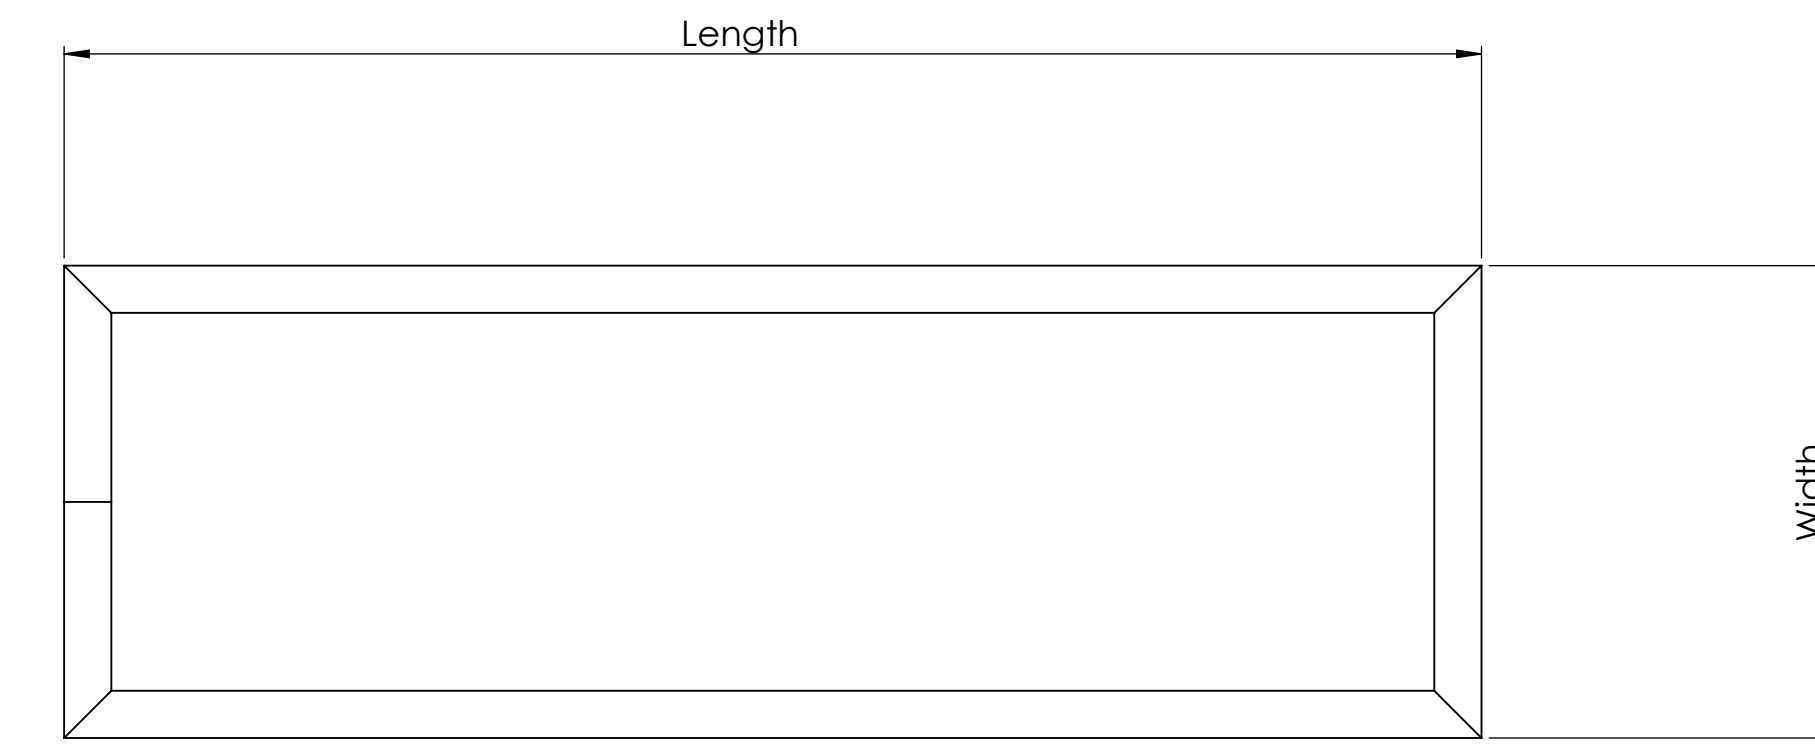

Variable Sizes:

Available on request: **

Material options: MS/AL/SS

Profiles: various

Final finish: various

Serial number

Part Number	Name	Quantity	8800-TF3
1	Frame	1	NS - FW - 8800TF3

**
For more info please use the website interface or alternatively make direct contact using the provided email address.

Part Name: Tube Frame 3

Series no. 8800

Reference no. TF3

Contact:
projects@nereussteel.co.za