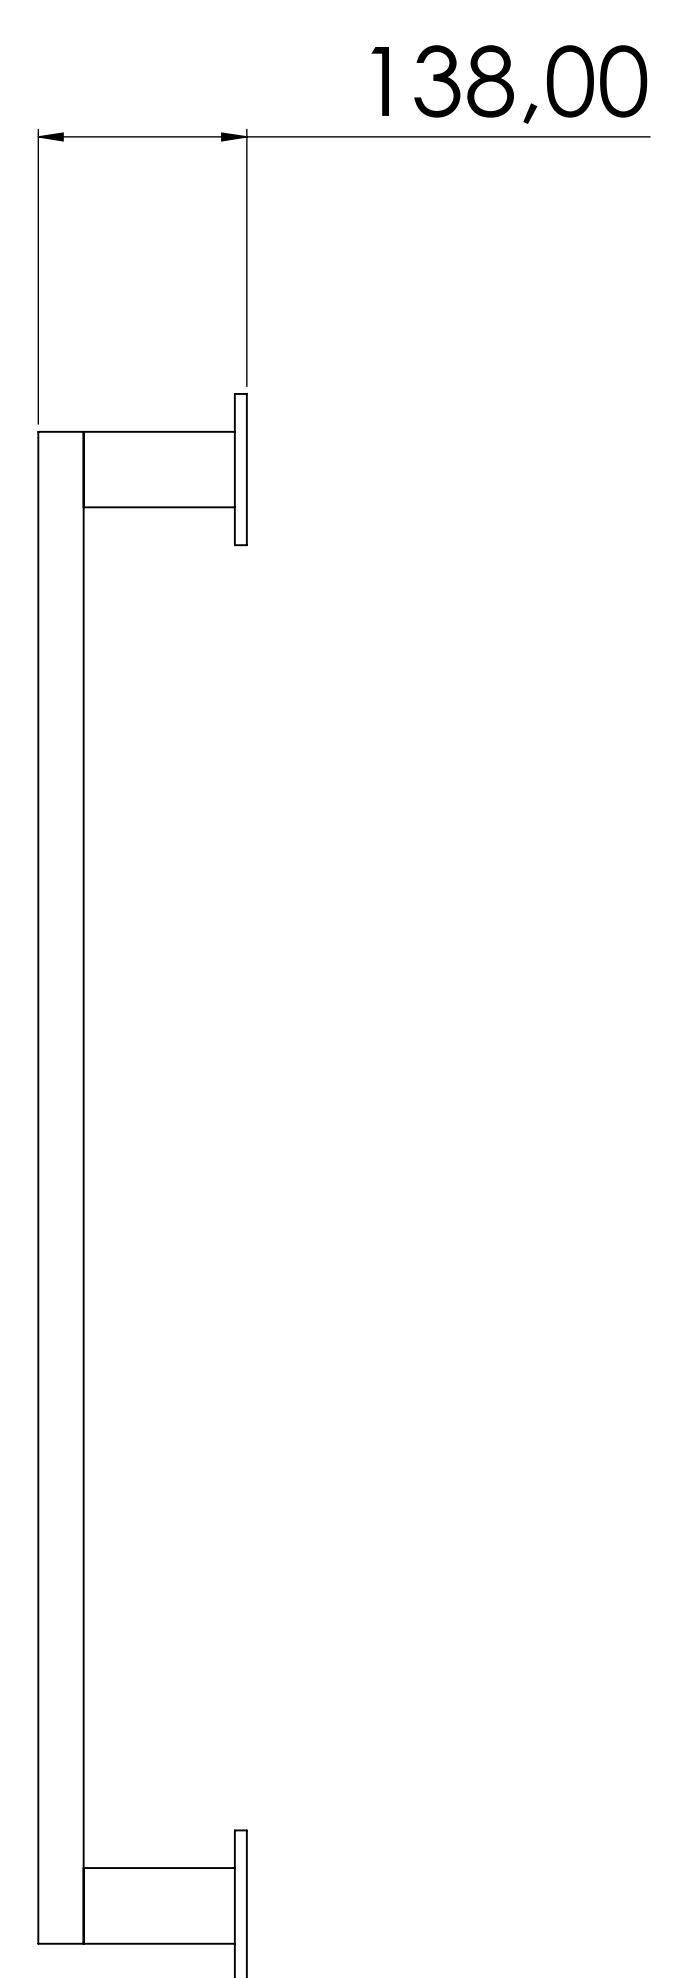

Variable Sizes:

Available on request: **

Material options: AL/SS/MS

Profiles: various

Final finish: various

Part Number	Name	Quantity	Serial number
1	Frame	1	NS - 1BB

**
For more info please use the website interface or alternatively make direct contact using the provided email address.

Part Name: Window Bars

Reference no. 1BB

Contact:
admin@nereussteel.co.za