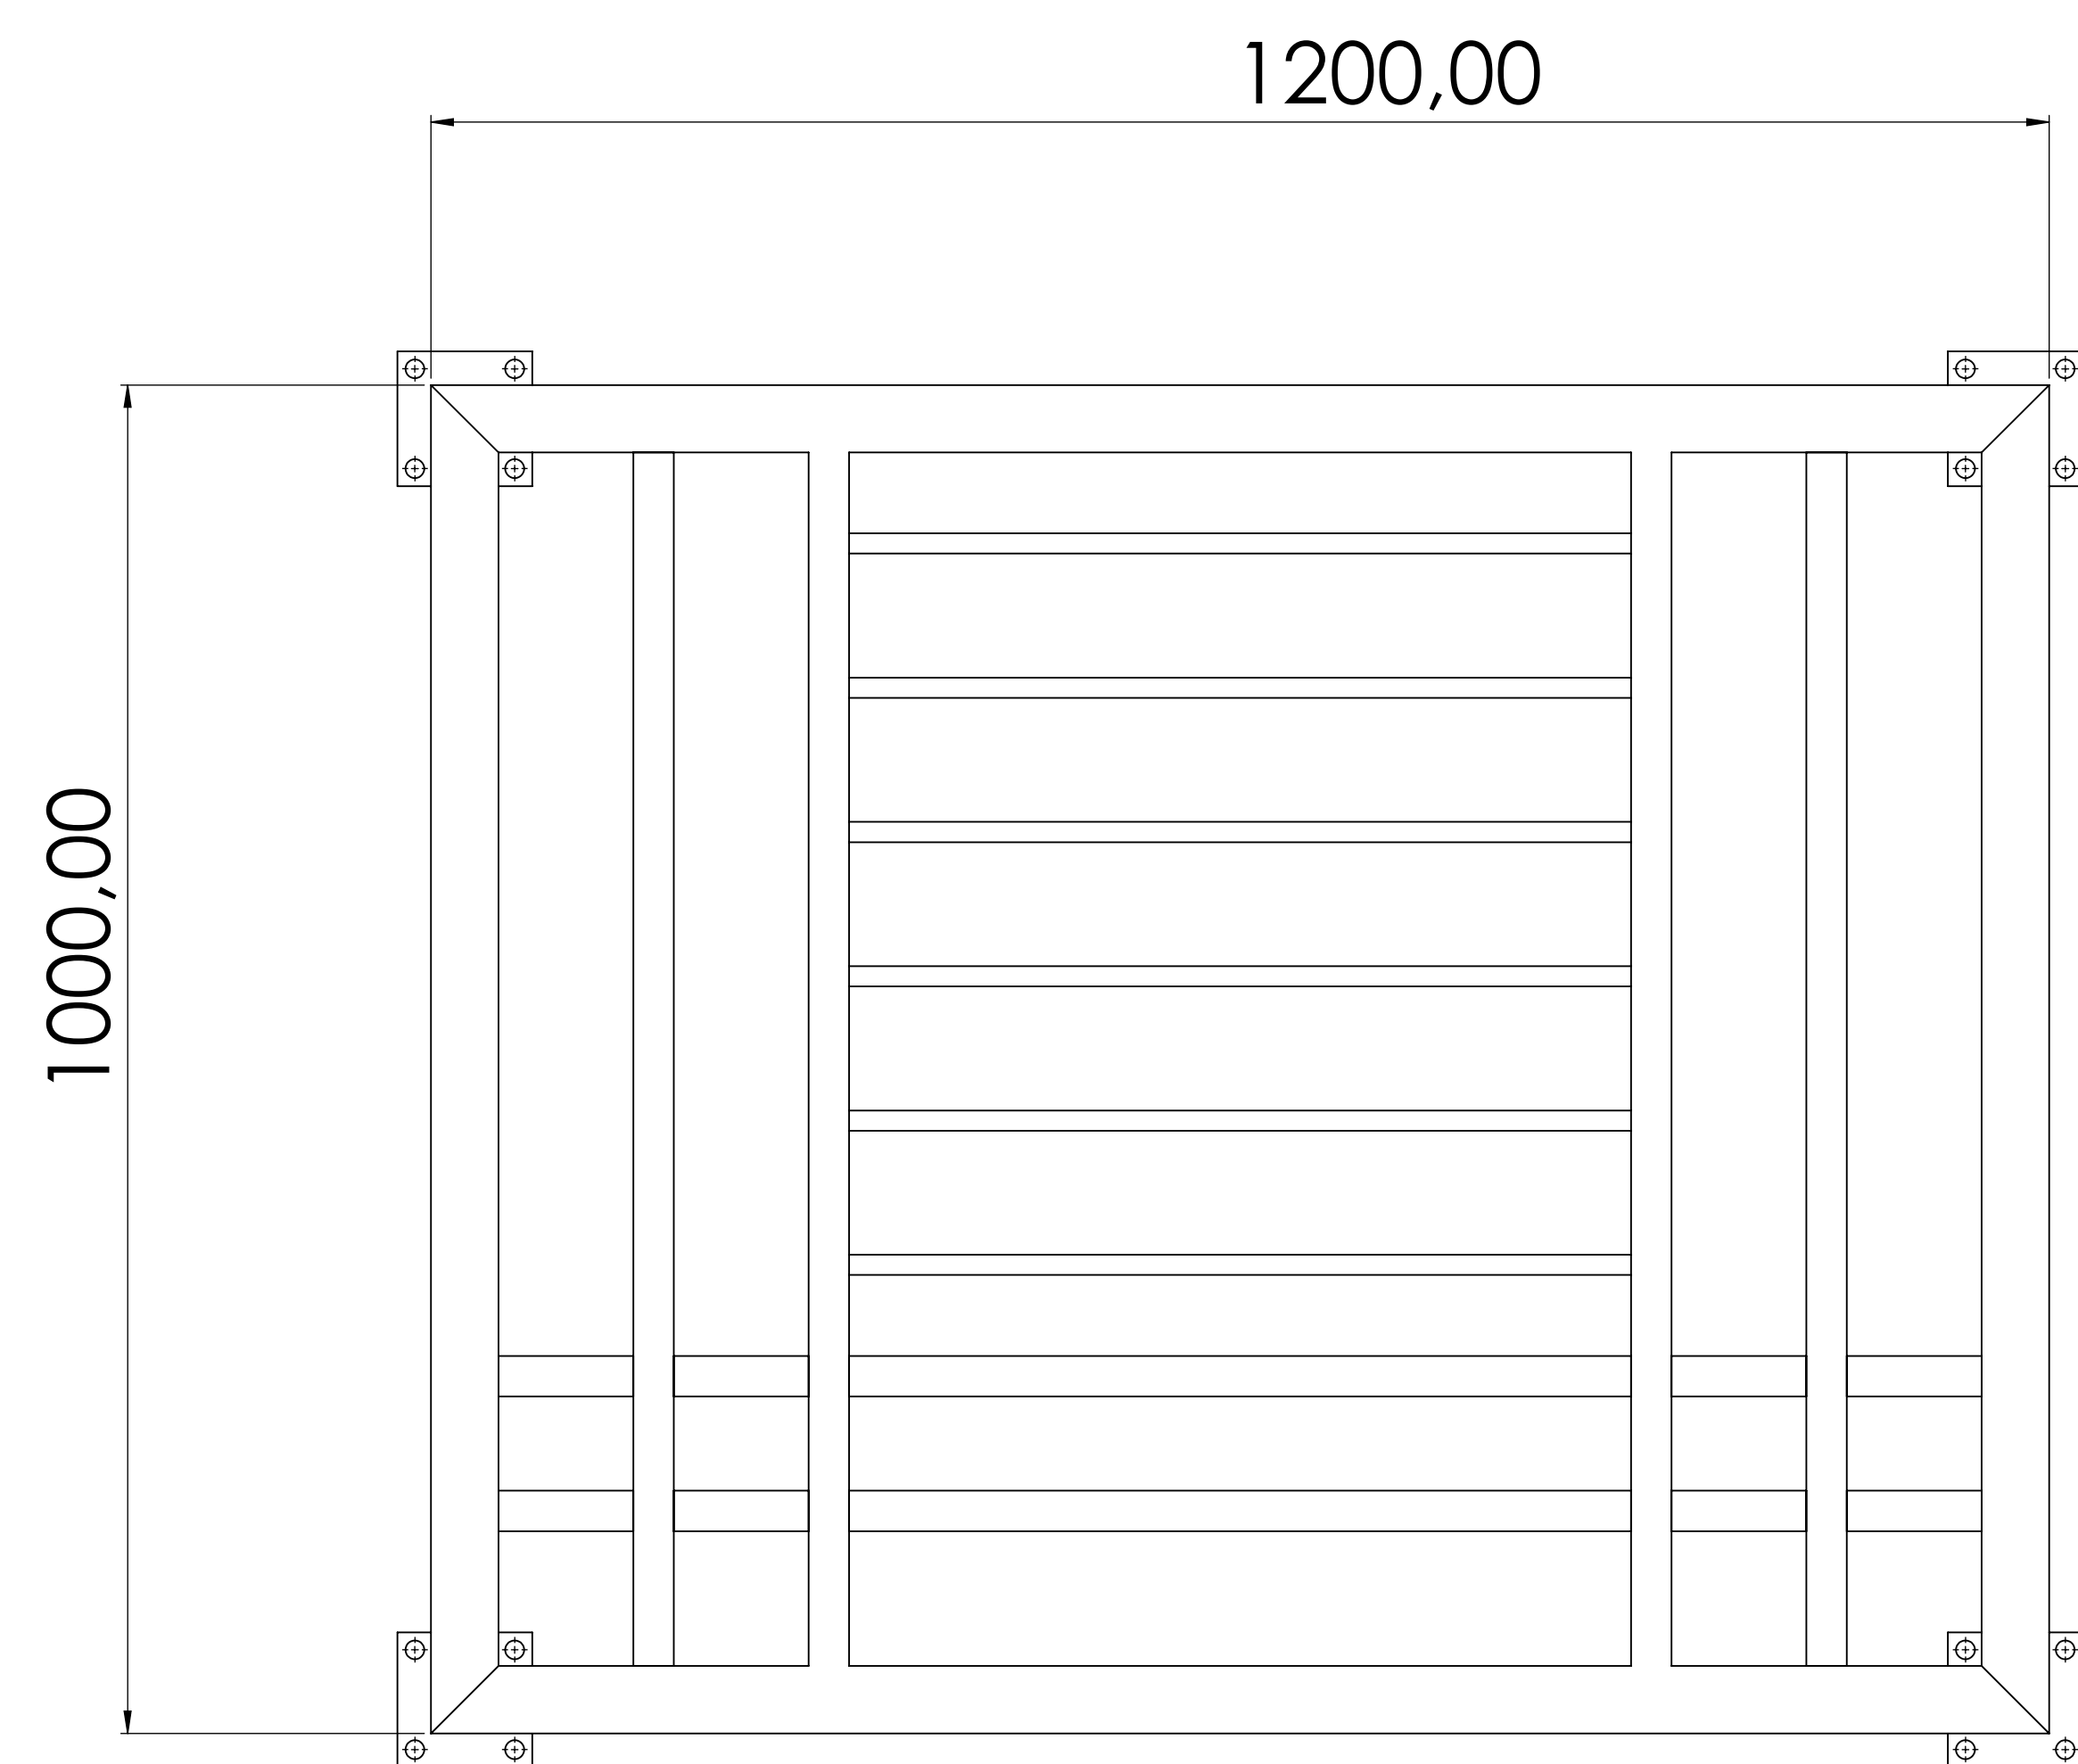

Variable Sizes:

Available on request: **

Material options: AL/SS/MS

Profiles: various

Final finish: various

Part Number	Name	Quantity	Serial number
1	Frame	1	NS - 1BB

**
For more info please use the website interface or alternatively make direct contact using the provided email address.