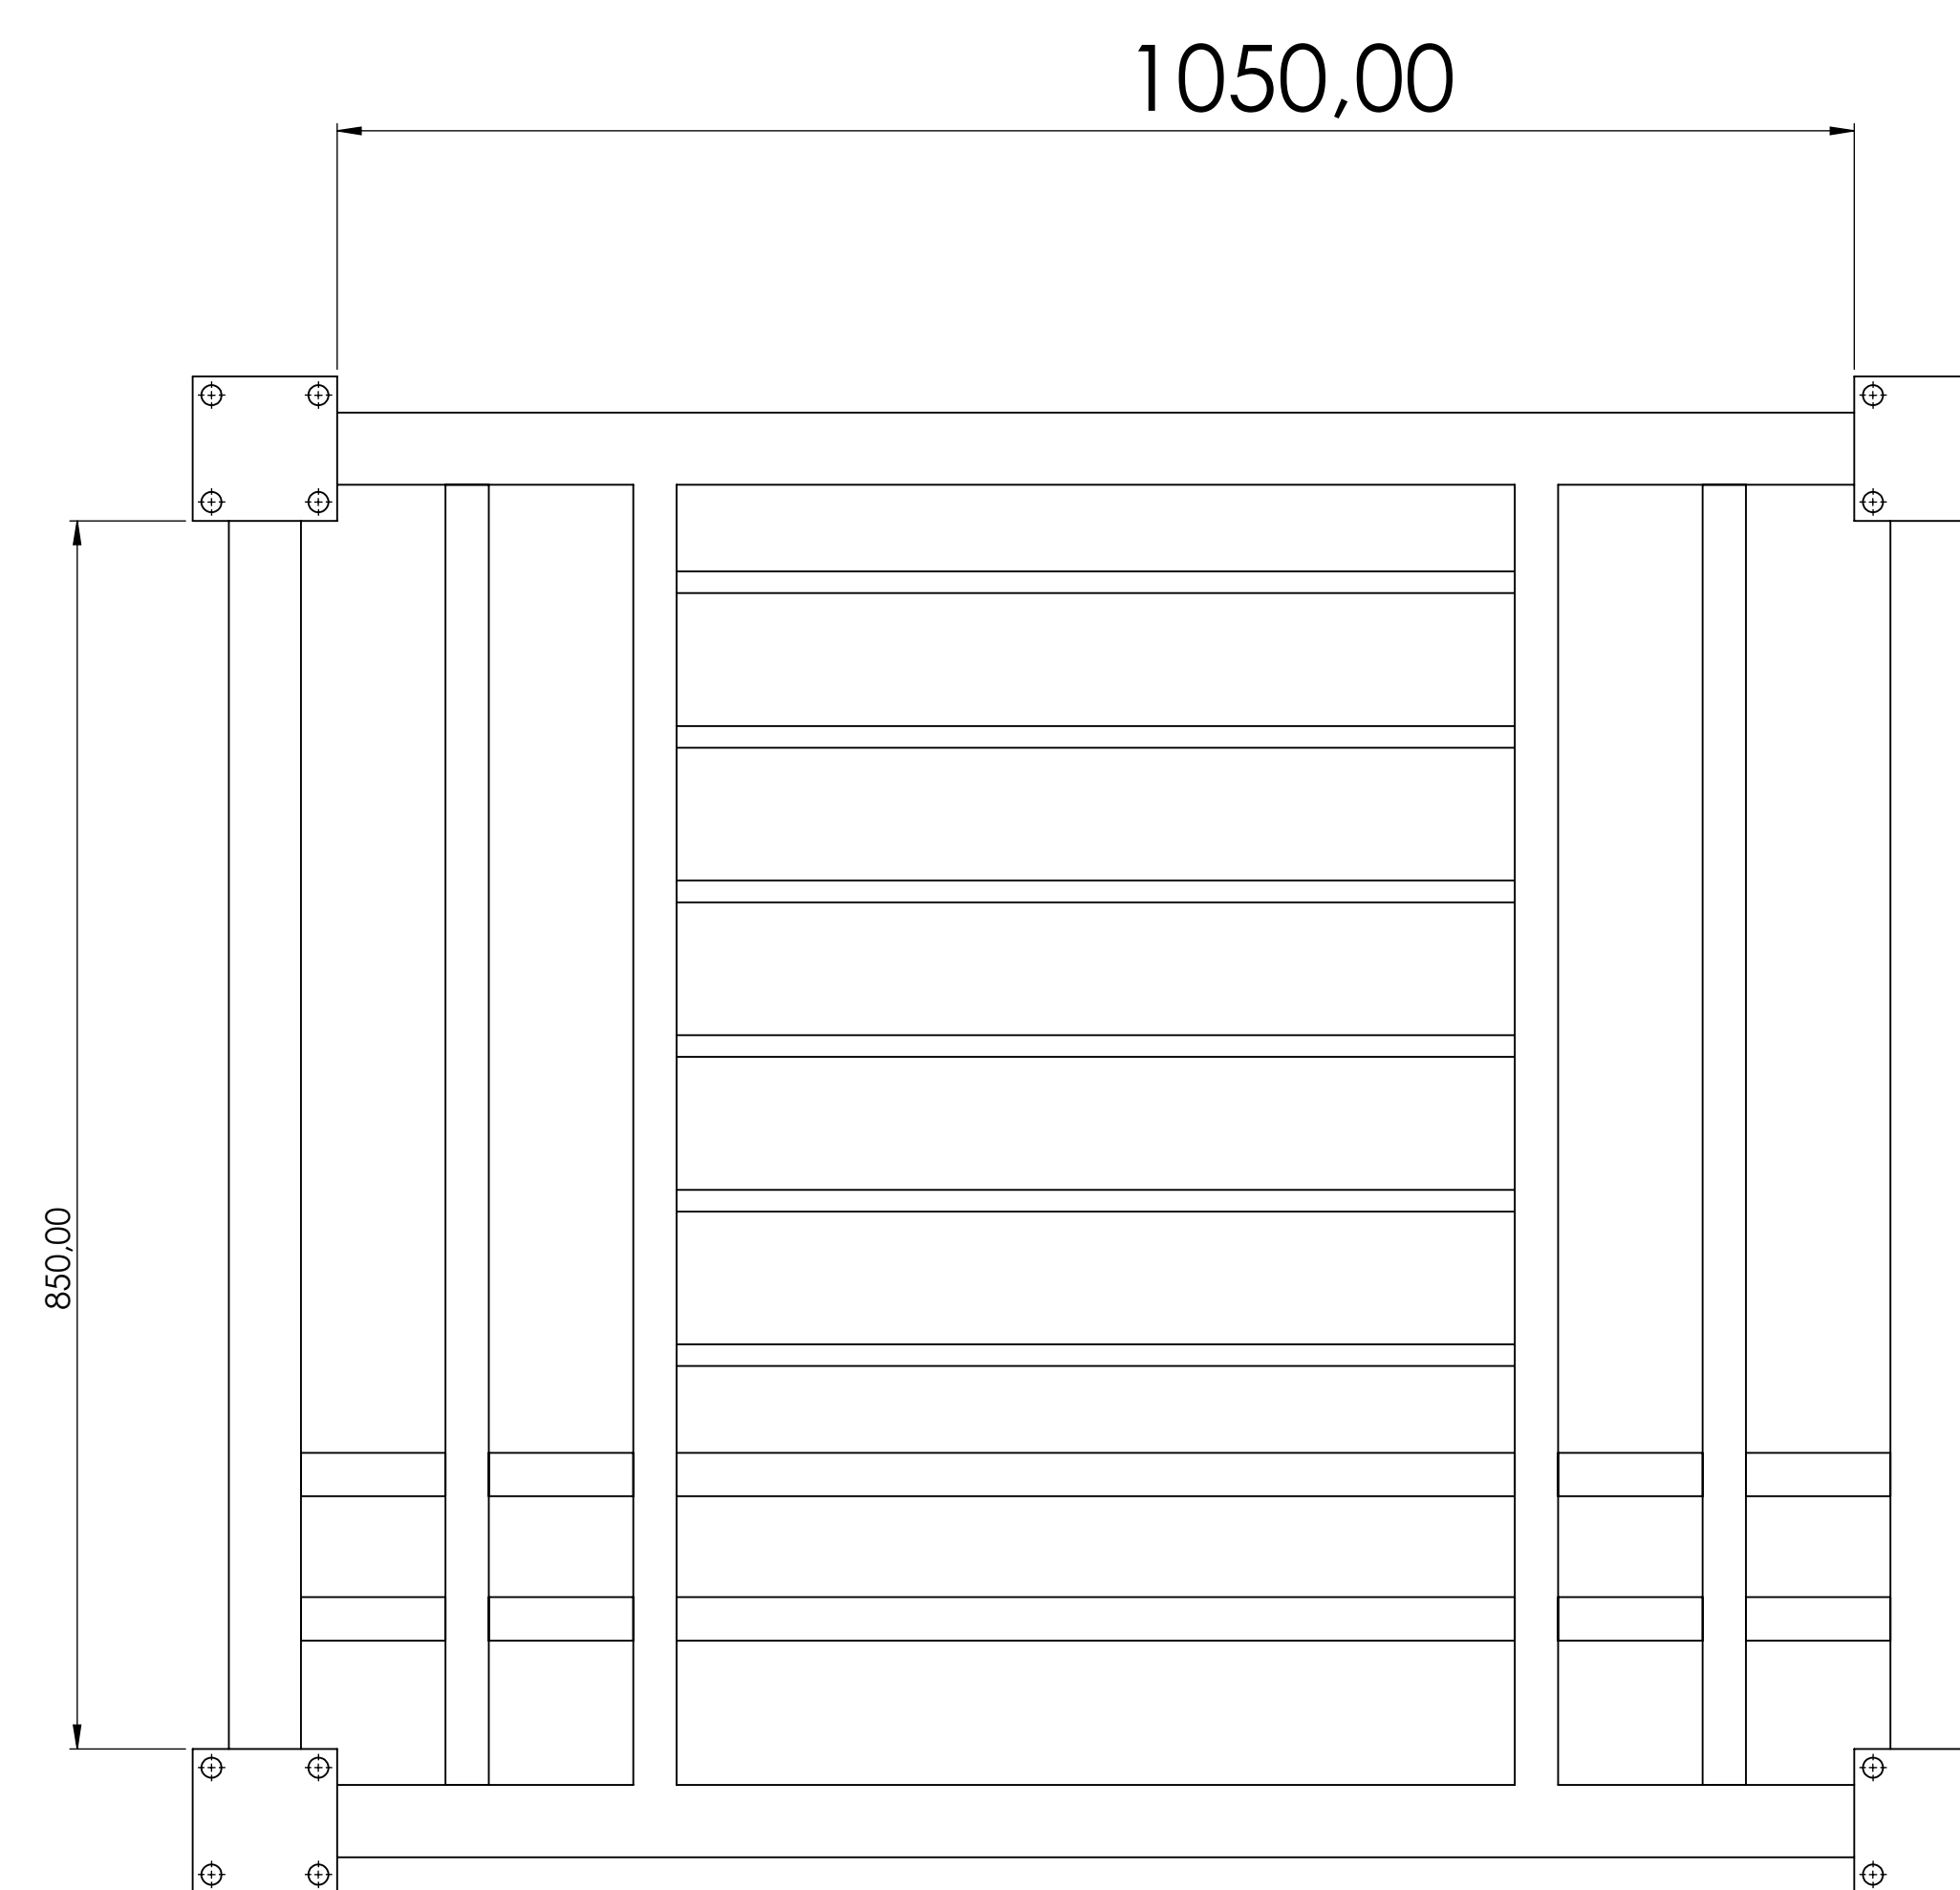

Variable Sizes:

Available on request: **

Material options: AL/SS/MS

Profiles: various

Final finish: various

Part Number	Name	Quantity	Serial number
1	Frame	1	NS - 1BB

**
For more info please use the website interface or alternatively make direct contact using the provided email address.

Part Name: Window Bars

Reference no. 1BB

Contact:
admin@nereussteel.co.za