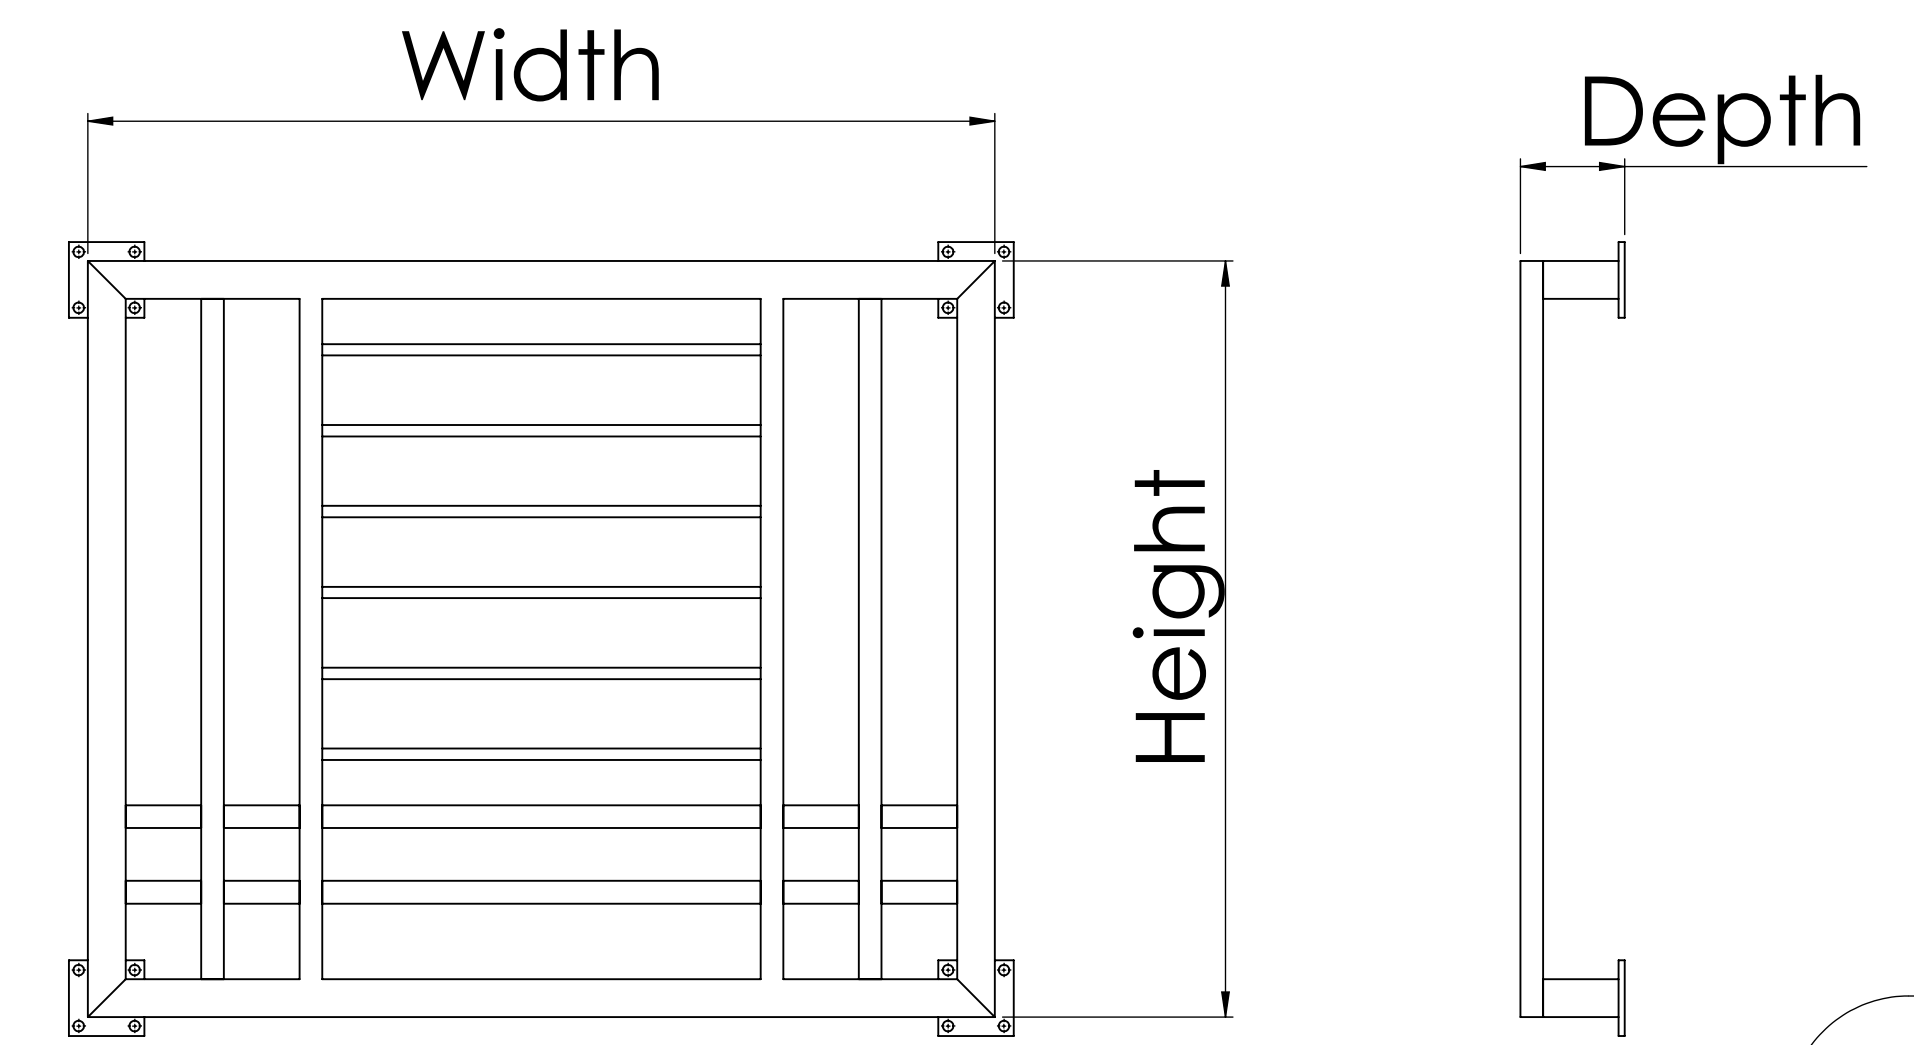

Variable Sizes:

Available on request: **

Material options: AL/SS/MS

Profiles: various

Final finish: various

Part Number	Name	Quantity	Serial number
1	Frame	1	NS - 1BB

**
For more info please use the website interface or alternatively make direct contact using the provided email address.