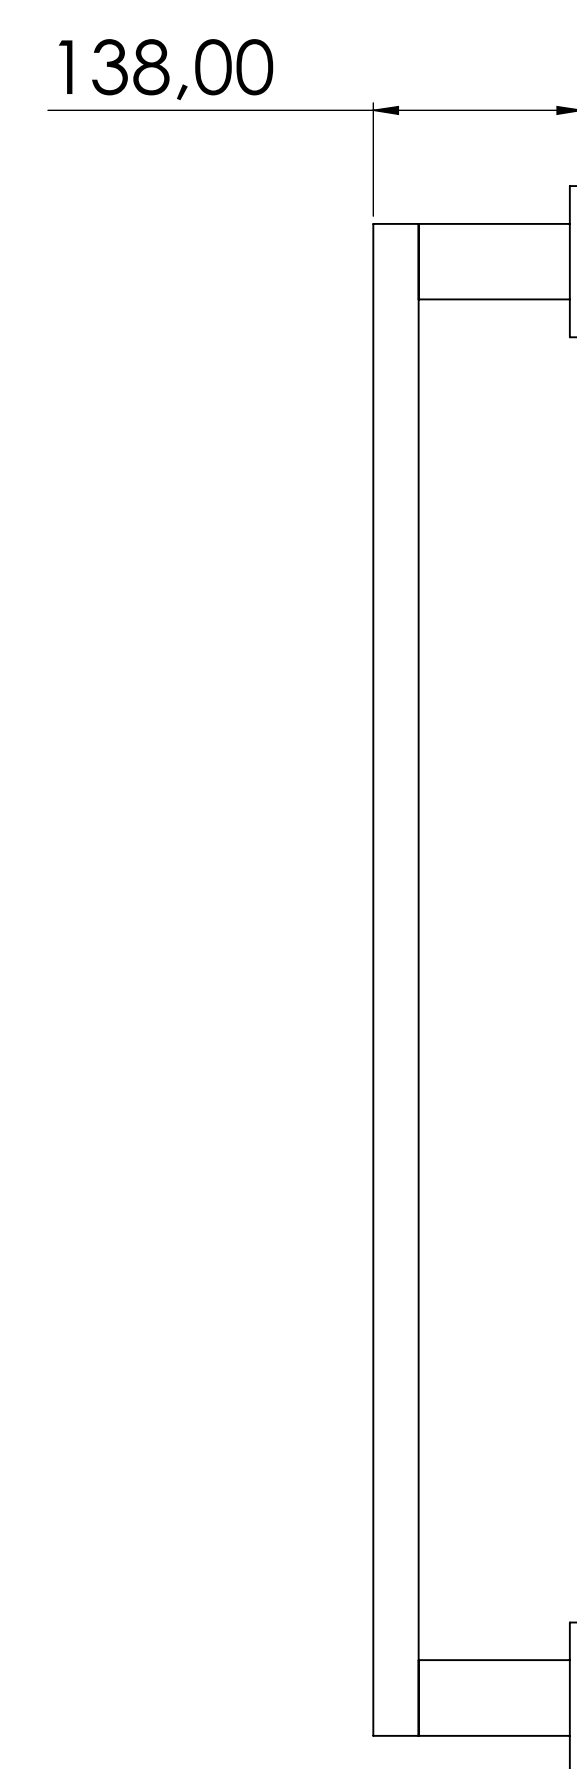

Variable Sizes:

Depth

Available on request: \*\*

Material options: AL/SS/MS

Profiles: various

Final finish: various

Part Number	Name	Quantity	Serial number
1	Frame	1	NS - 2BB

\*\*  
For more info please use the website interface or alternatively make direct contact using the provided email address.

**Part Name:** Window Bars

**Reference no.** 2BB

**Contact:**  
admin@nereussteel.co.za