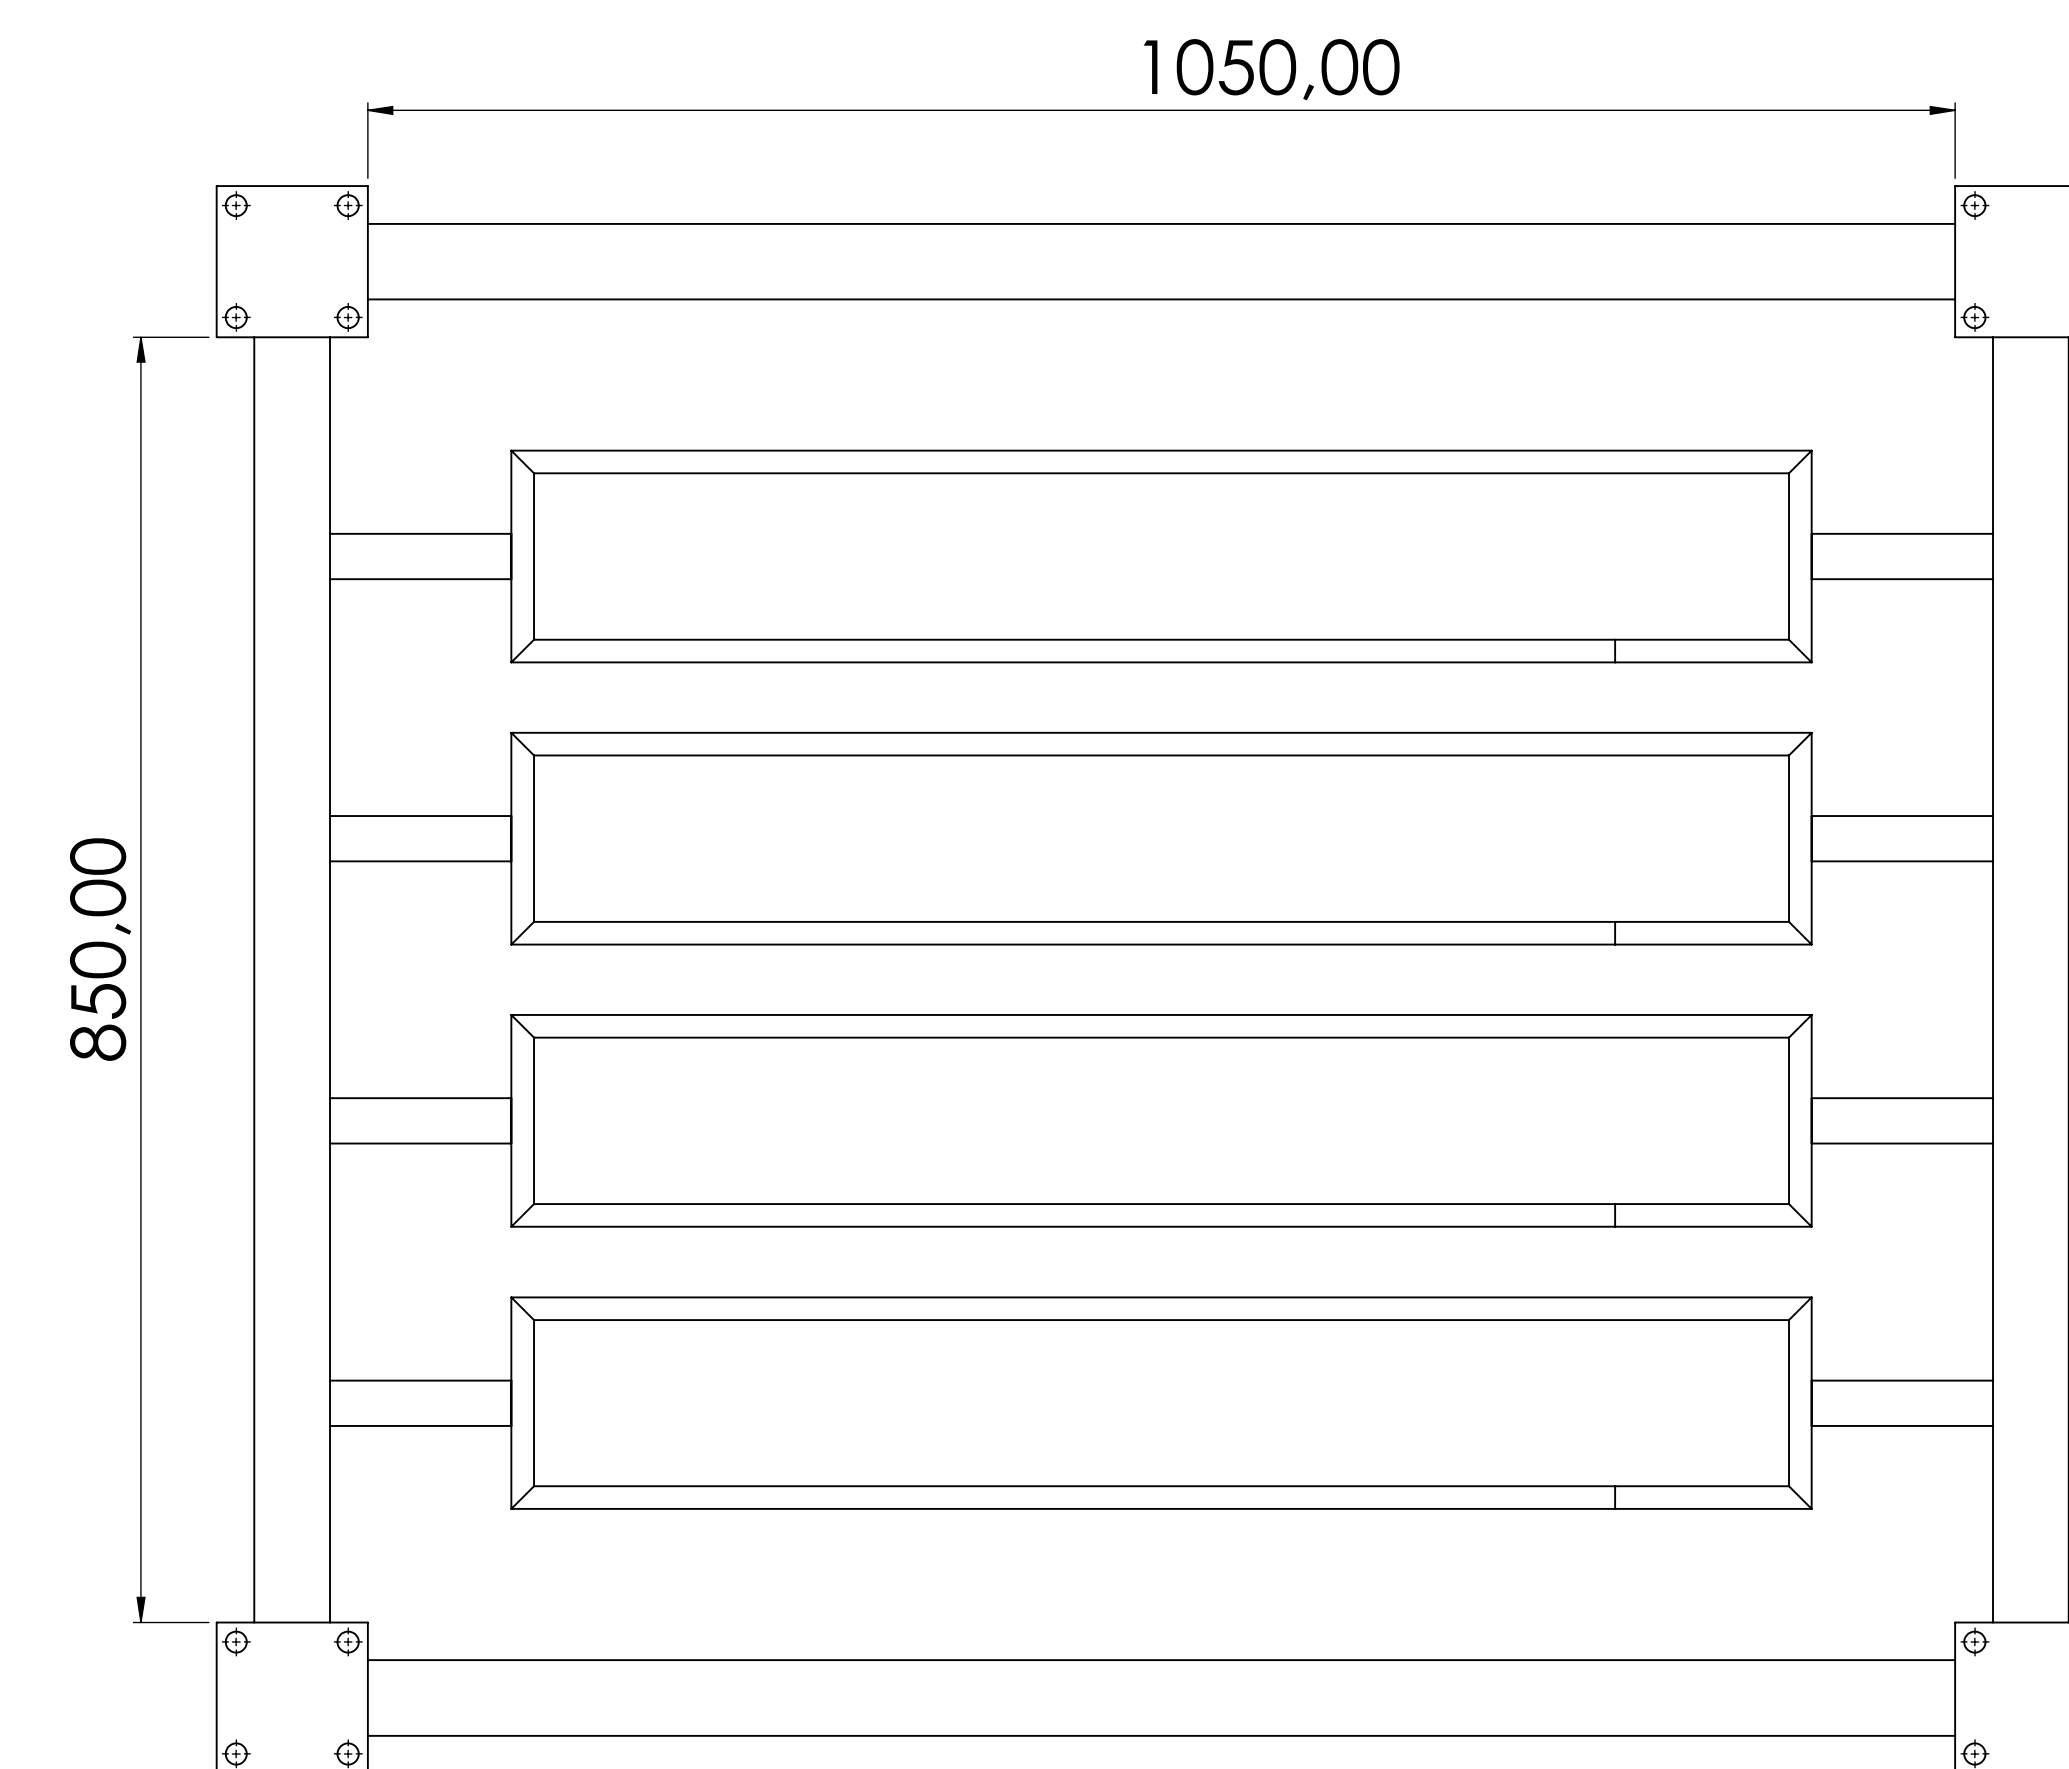

Variable Sizes:

Depth

Available on request: \*\*

Material options: AL/SS/MS

Profiles: various

Final finish: various

Part Number	Name	Quantity	Serial number
1	Frame	1	NS - 2BB

\*\*  
For more info please use the website interface or alternatively make direct contact using the provided email address.

**Part Name:** Window Bars

**Reference no.** 2BB

**Contact:**  
admin@nereussteel.co.za