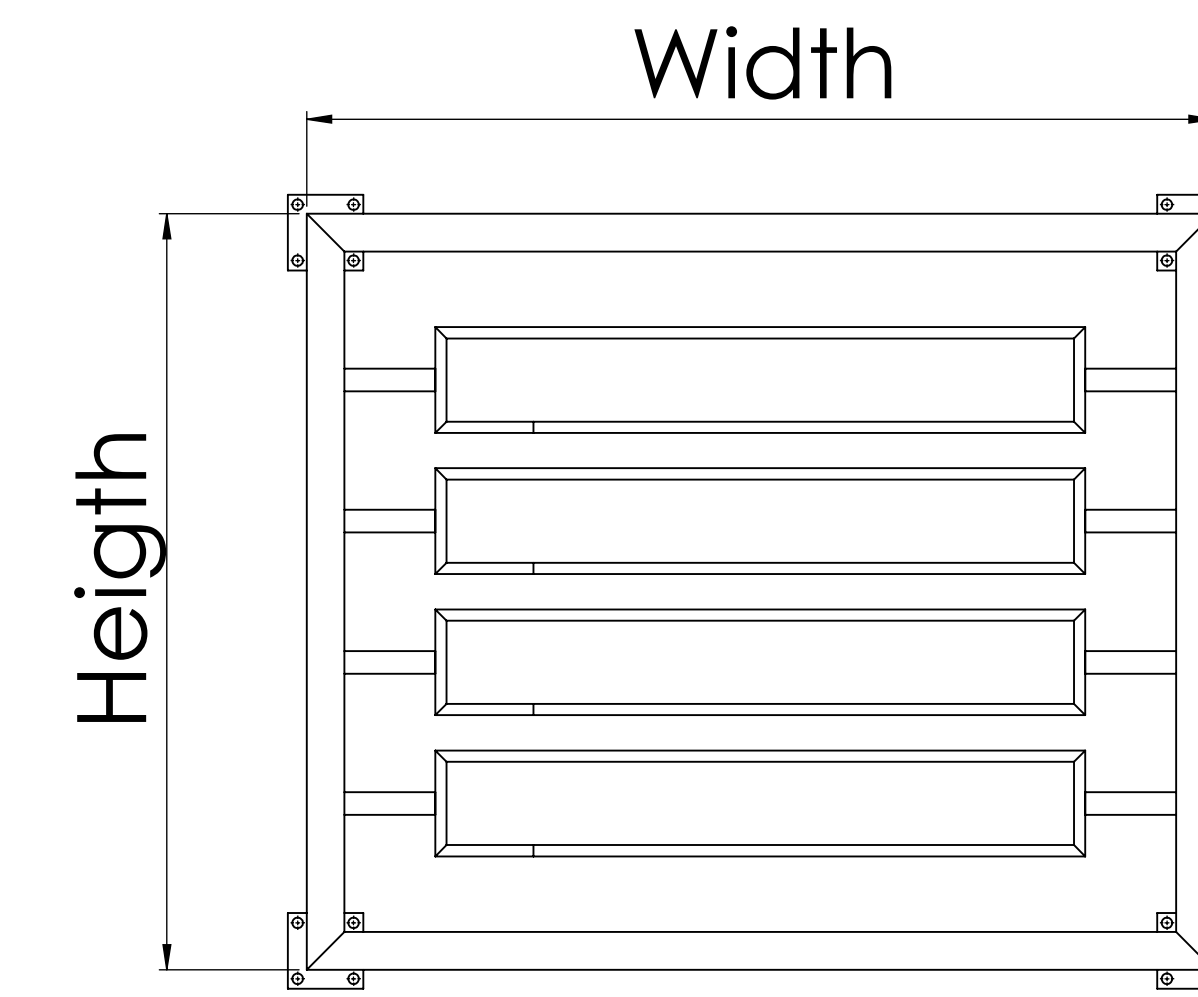

Variable Sizes:

Depth

Available on request: \*\*

Material options: AL/SS/MS

Profiles: various

Final finish: various

Part Number	Name	Quantity	Serial number
1	Frame	1	NS - 2BB

\*\*  
For more info please use the website interface or alternatively make direct contact using the provided email address.