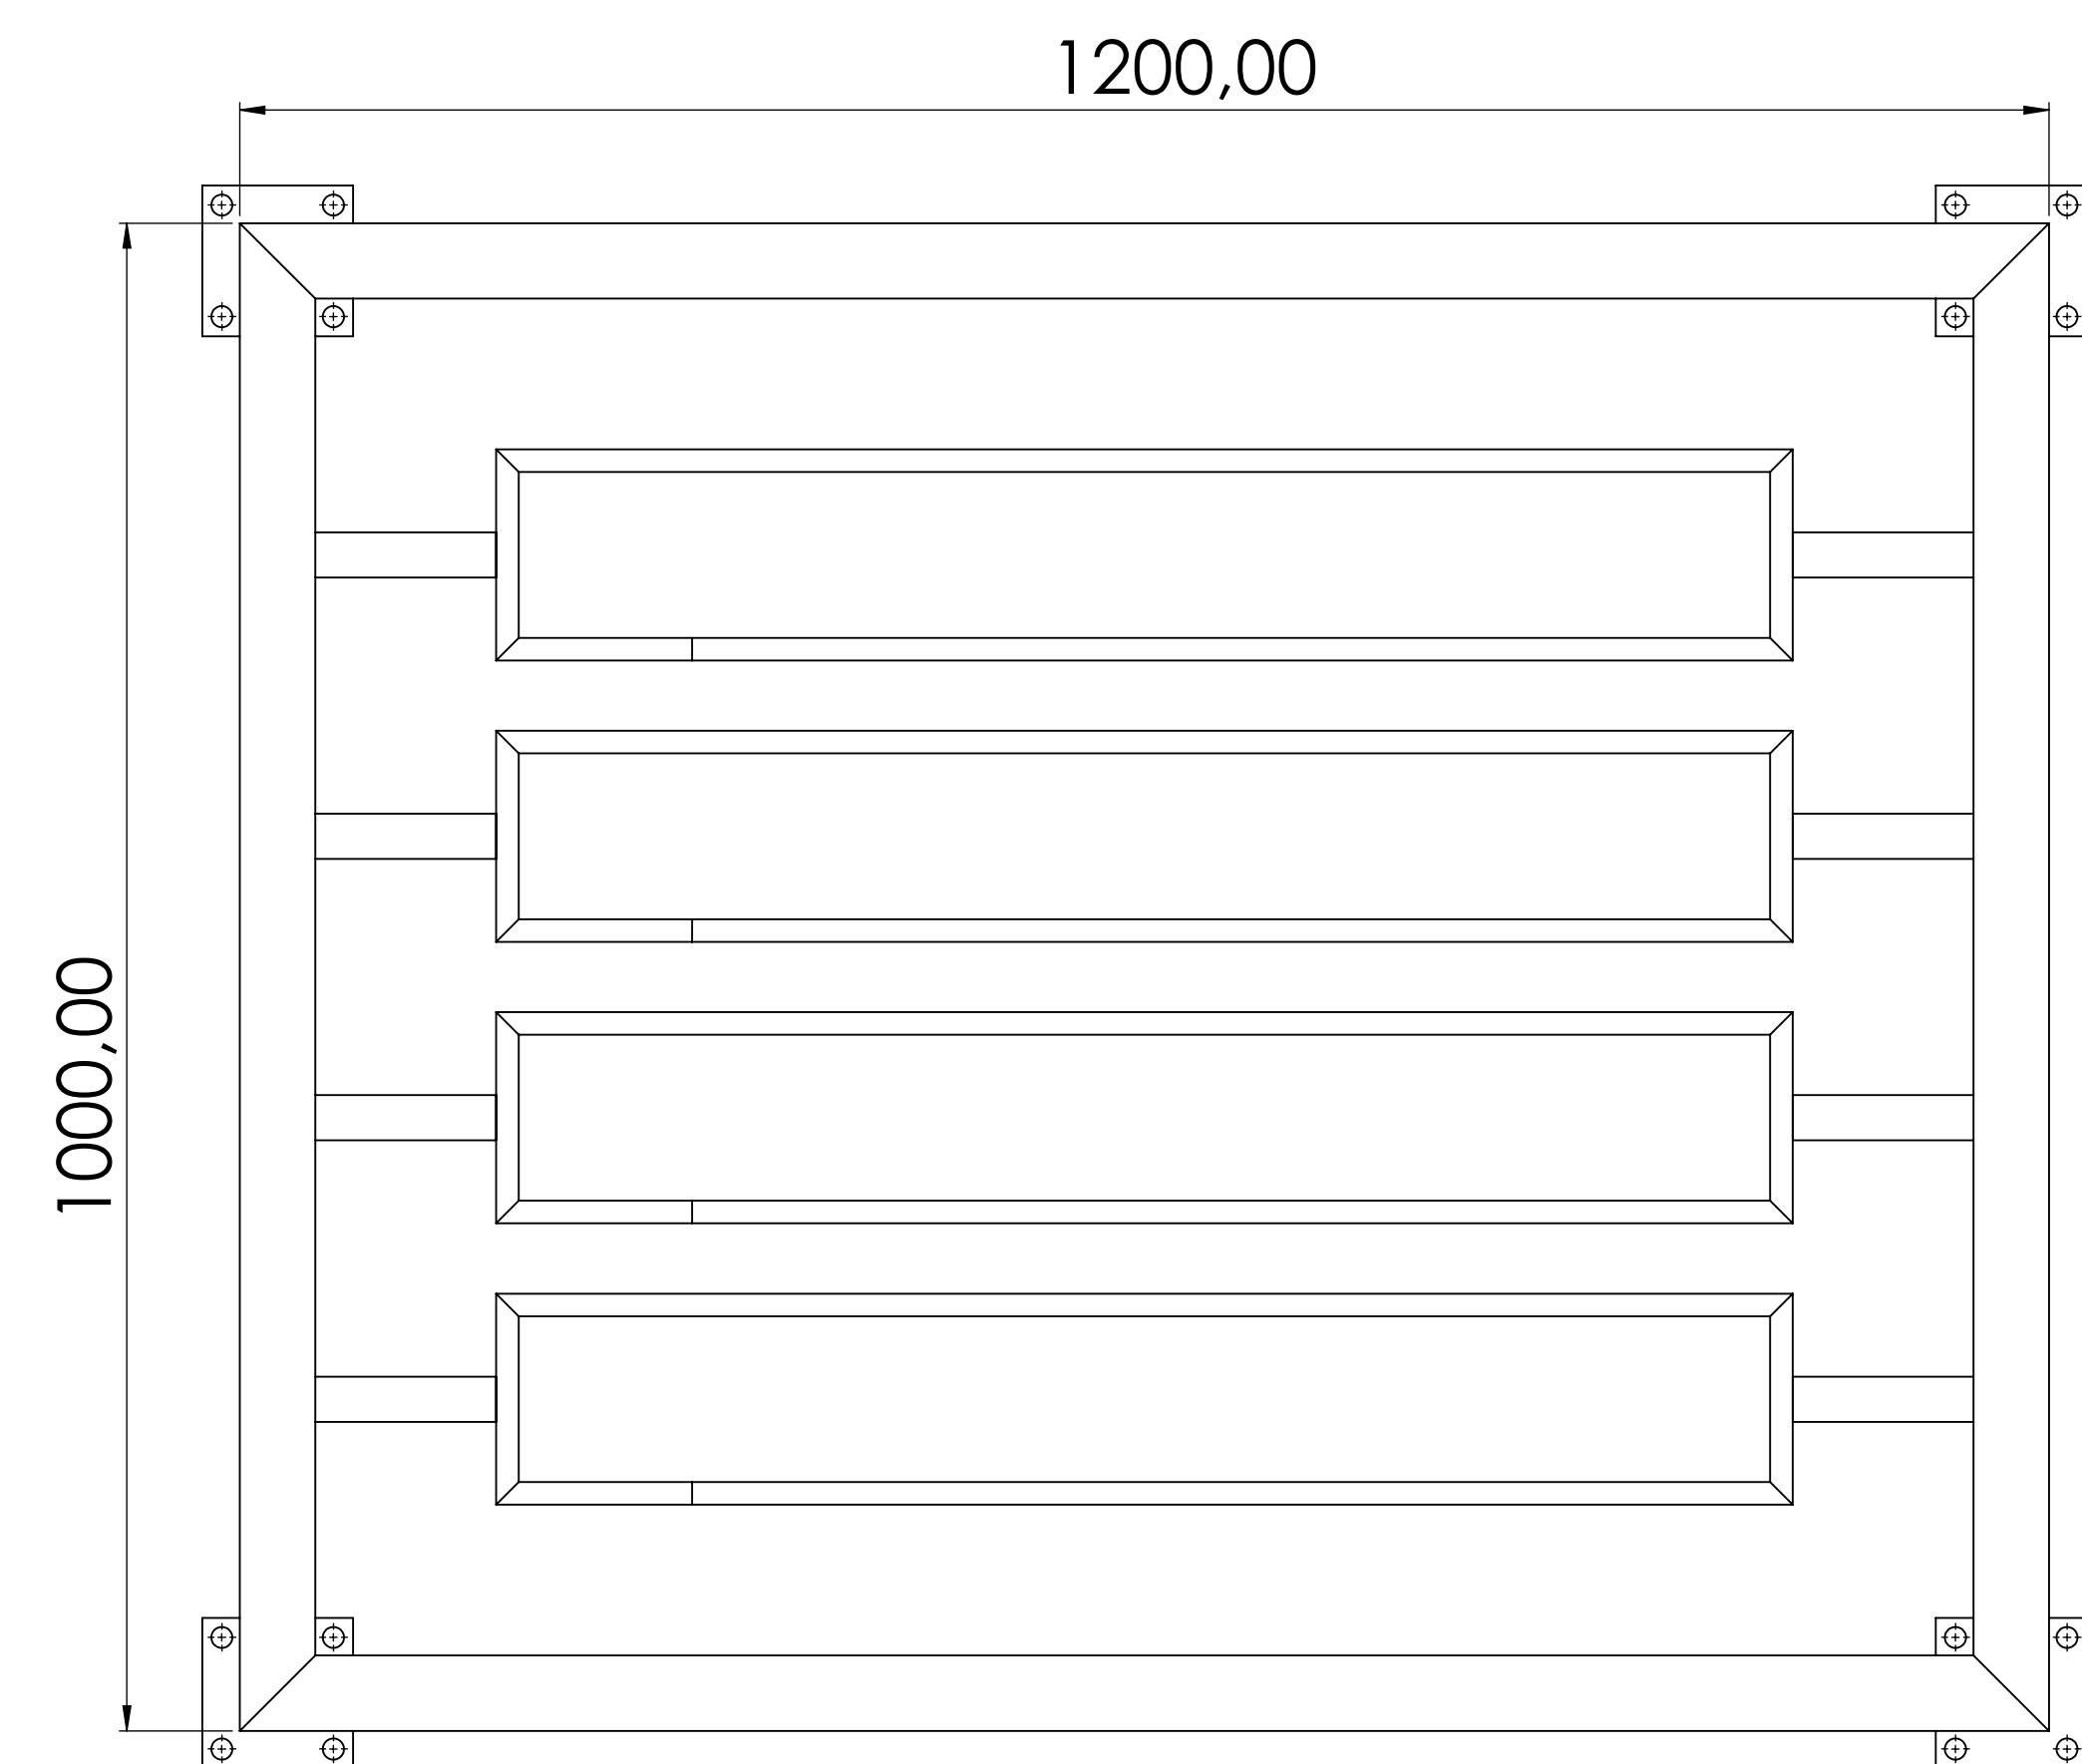

Variable Sizes:

Depth

Available on request: \*\*

Material options: AL/SS/MS

Profiles: various

Final finish: various

Part Number	Name	Quantity	Serial number
1	Frame	1	NS - 2BB

\*\*  
For more info please use the website interface or alternatively make direct contact using the provided email address.