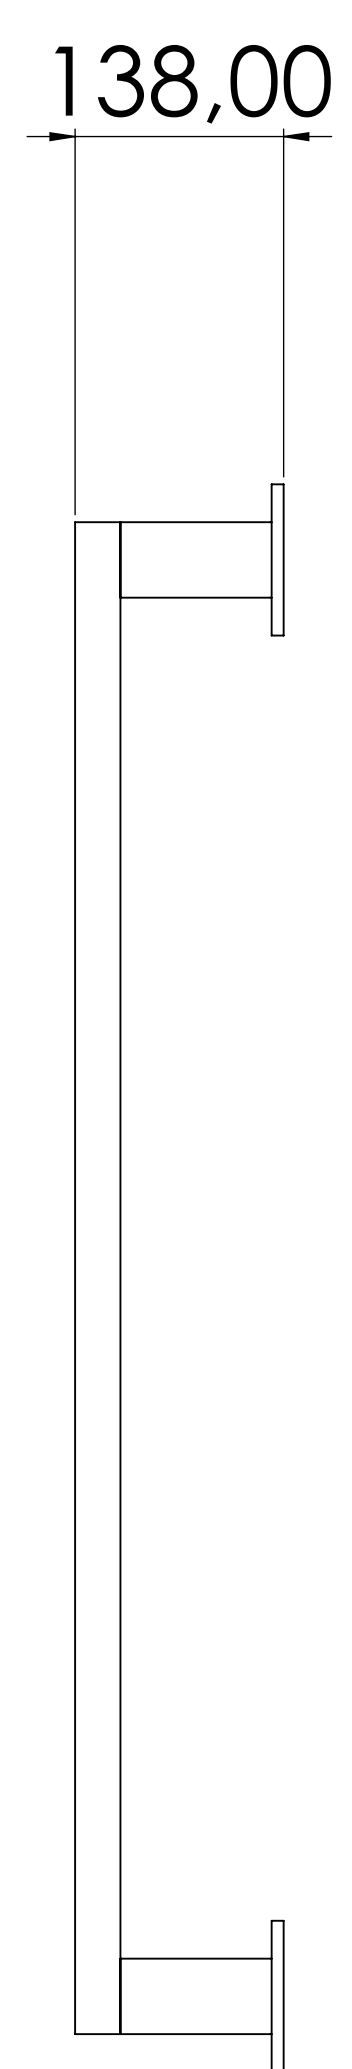

Variable Sizes:

Available on request: \*\*

Material options: AL/SS/MS

Profiles: various

Final finish: various

			Serial number
Part Number	Name	Quantity	8300 - 1AL
1	Frame	1	NS - 3BB

\*\*  
For more info please use the website interface or alternatively make direct contact using the provided email address.

**Disclaimer:** This drawing and the information contained herein is the proprietary property of Nereus Steel Pty (Ltd), Registration No. 2025/938970/07. Any reproduction, use, or disclosure, in whole or in part, without the express written permission of Nereus Steel Pty (Ltd) is strictly prohibited.

**Part Name:** Window Bars

**Series no.**

**Reference no.** 3BB

**Contact:**  
projects@nereussteel.co.za