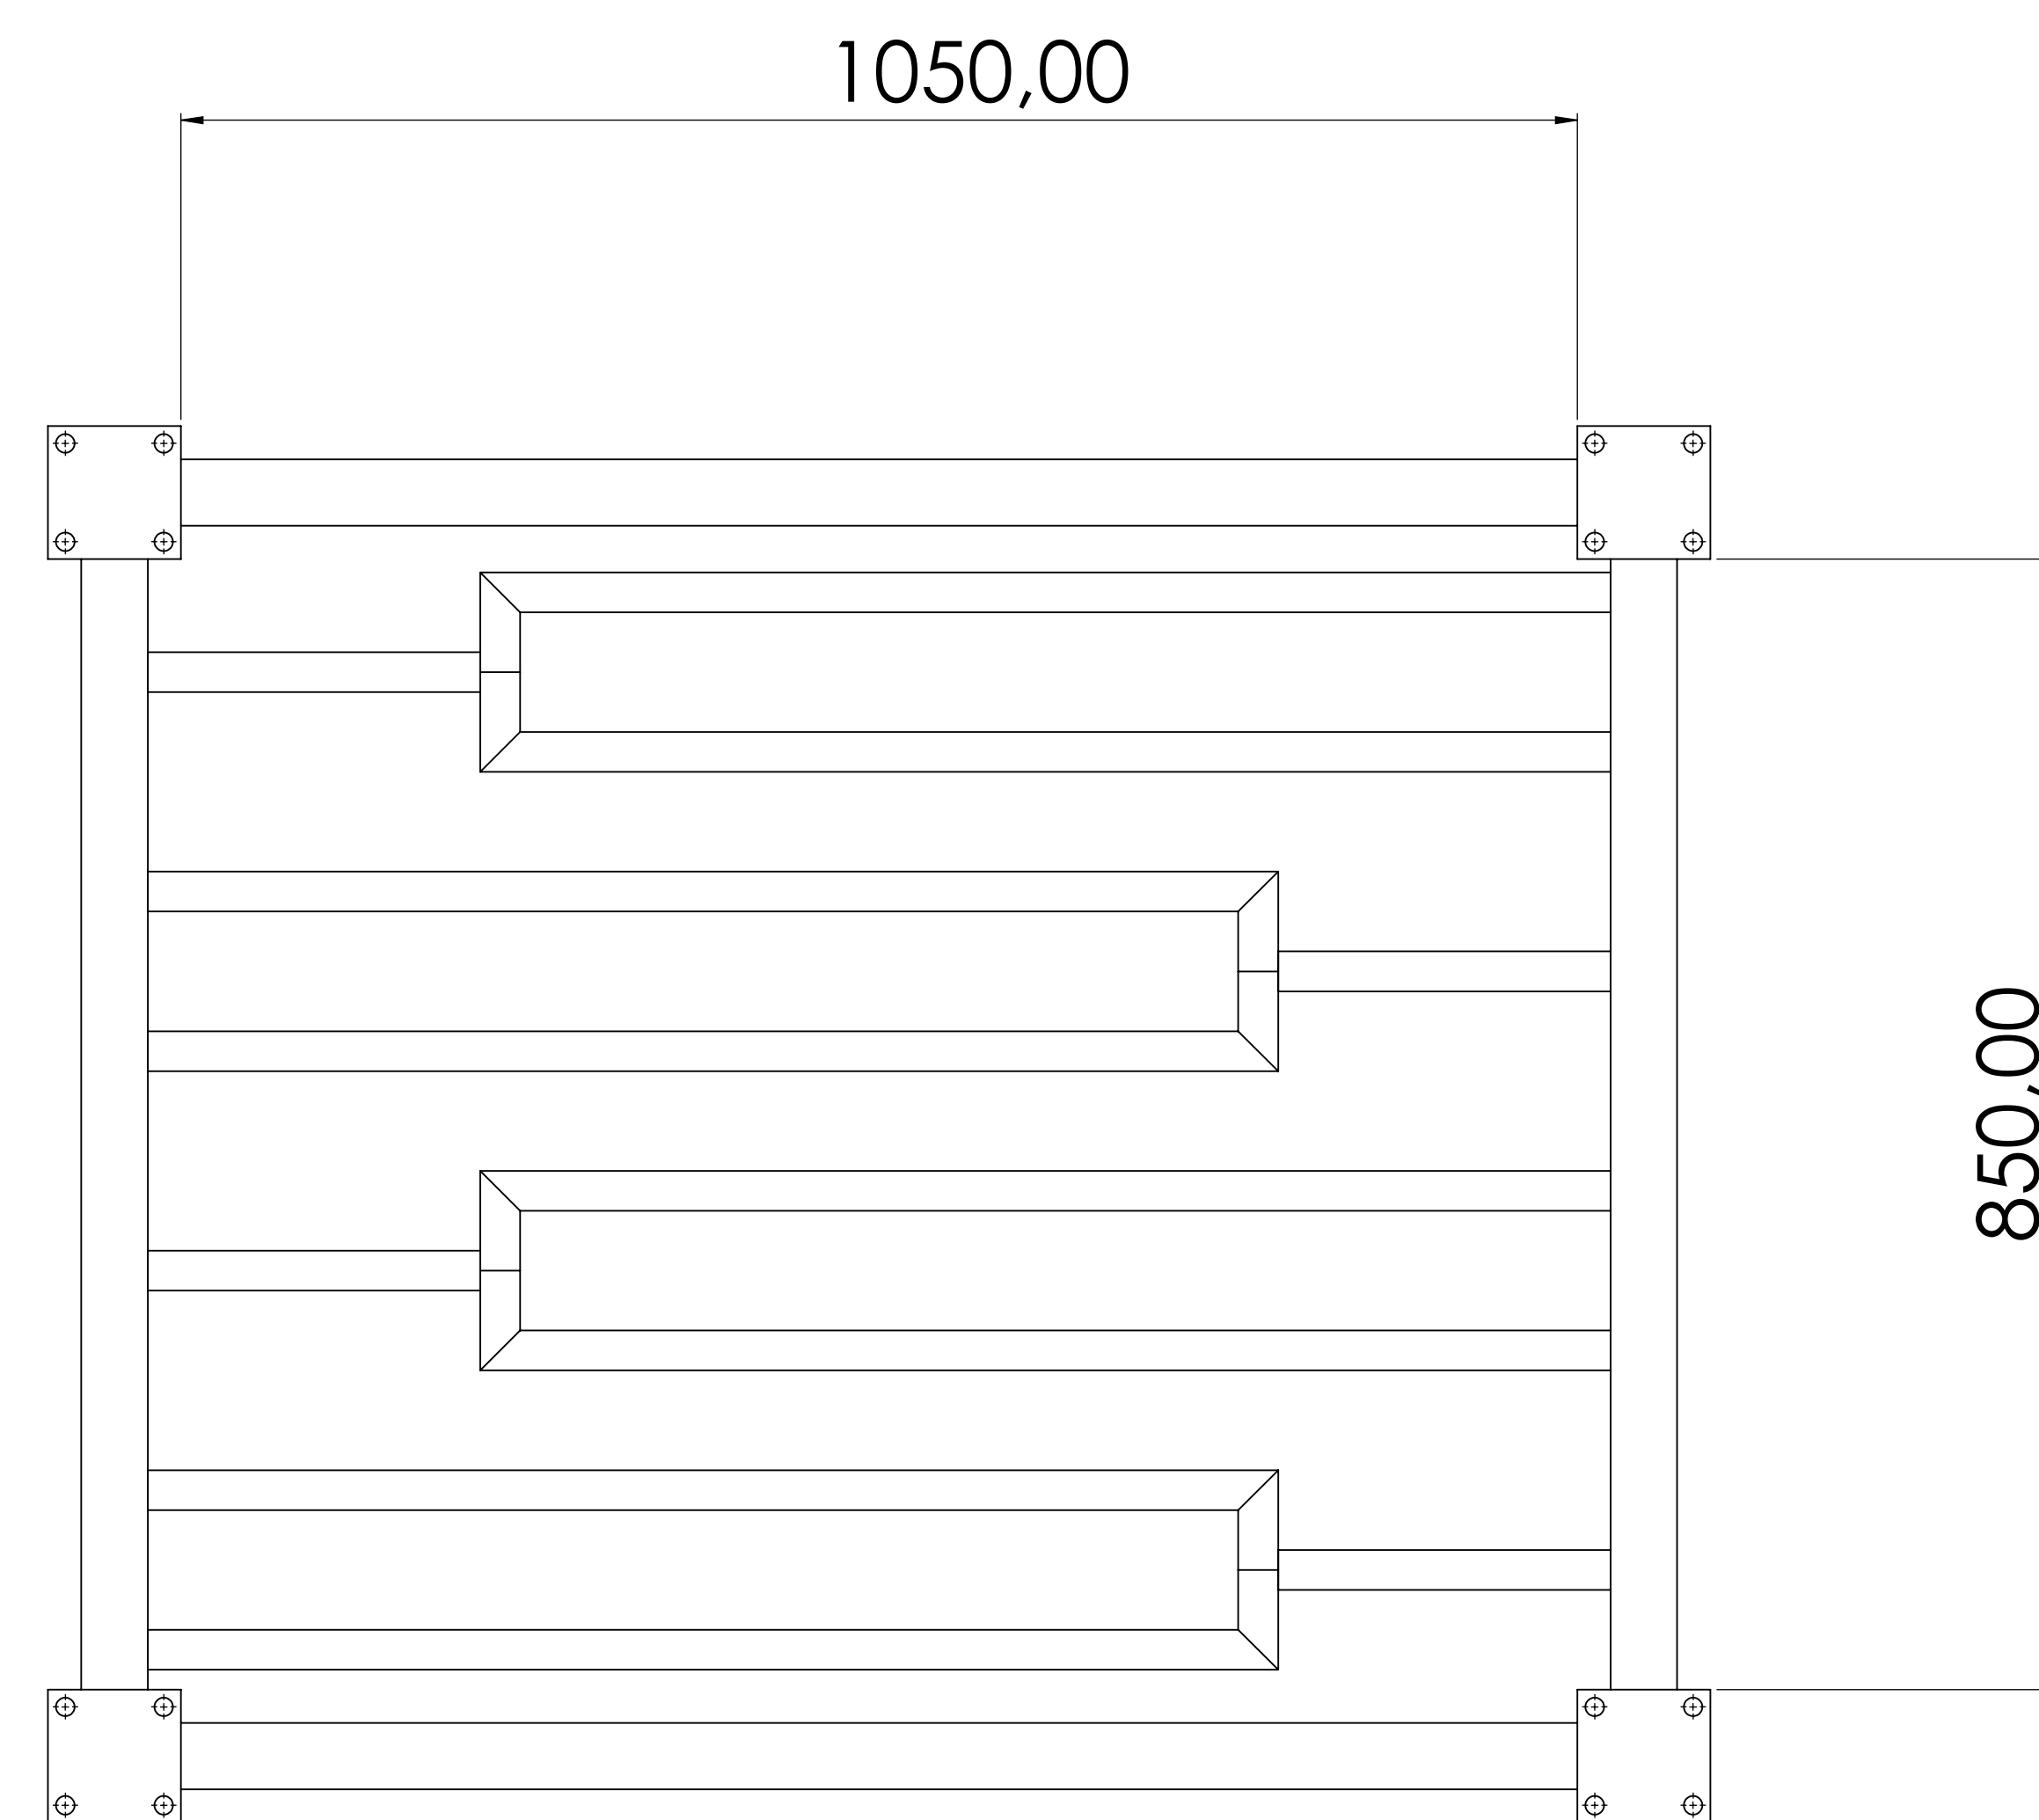

Variable Sizes:

Available on request: \*\*

Material options: AL/SS/MS

Profiles: various

Final finish: various

			Serial number
Part Number	Name	Quantity	8300 - 1AL
1	Frame	1	NS - 3BB

\*\*  
For more info please use the website interface or alternatively make direct contact using the provided email address.