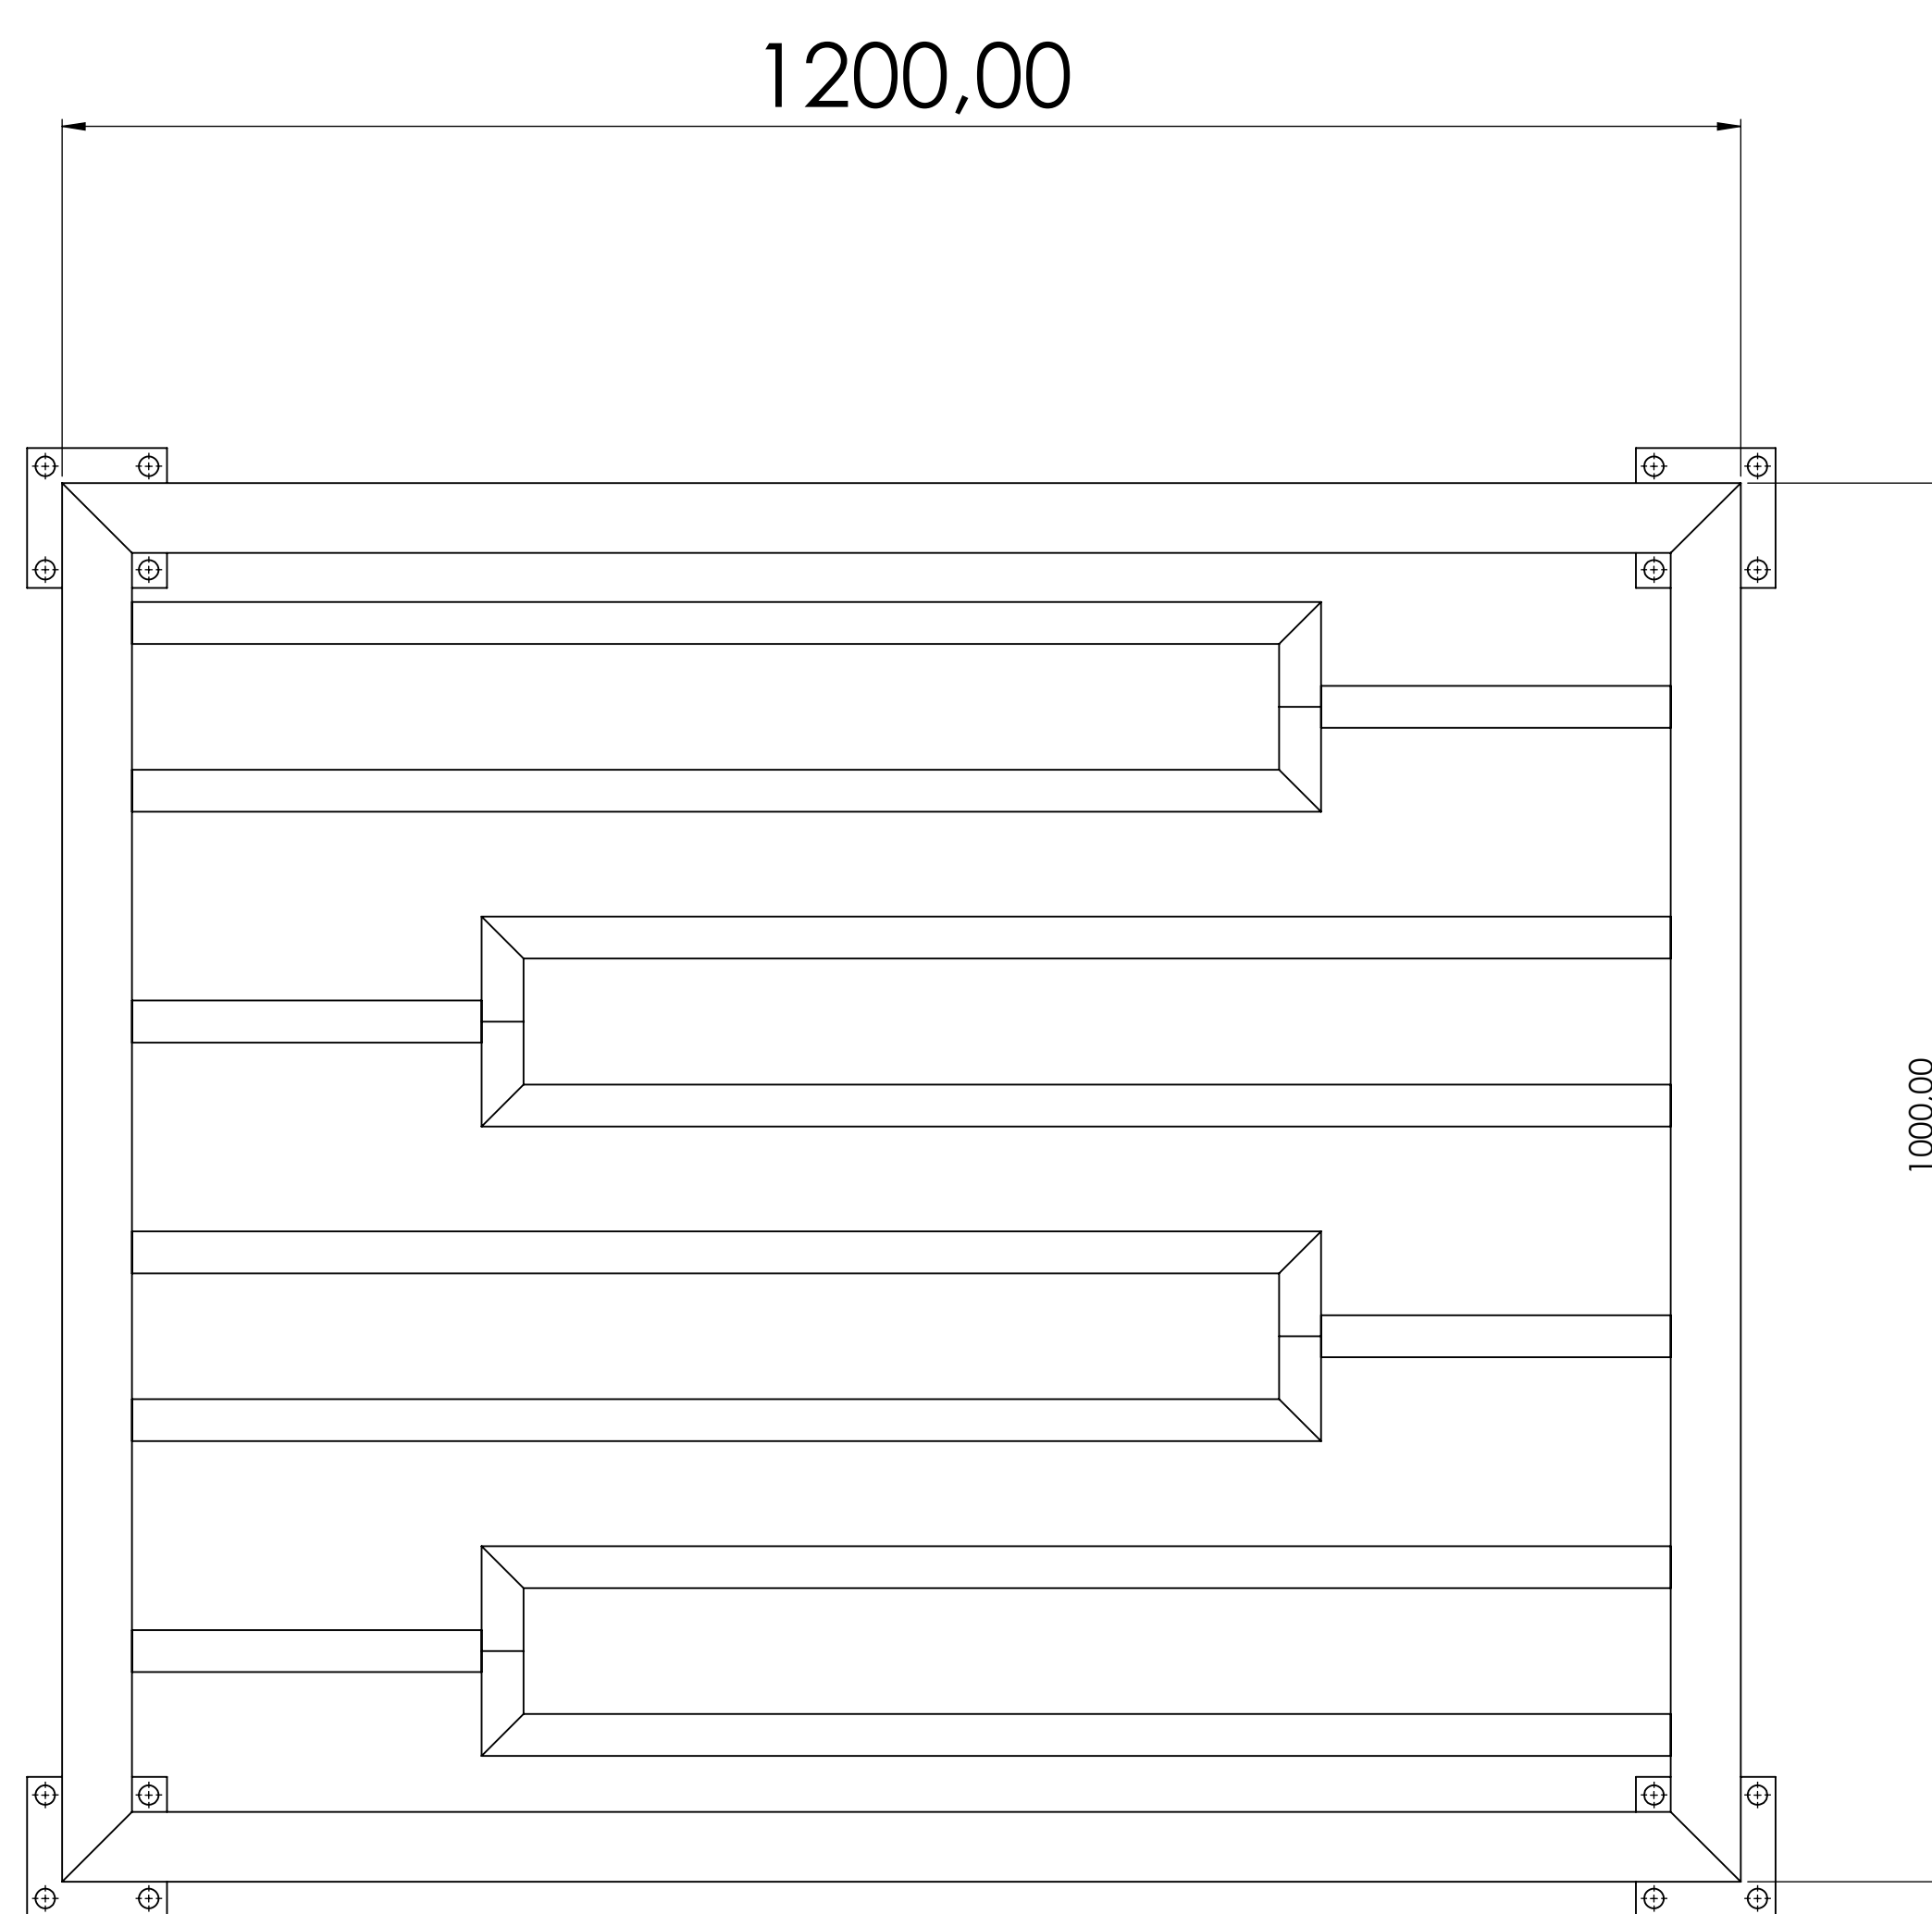

Variable Sizes:

Available on request: \*\*

Material options: AL/SS/MS

Profiles: various

Final finish: various

			Serial number
Part Number	Name	Quantity	8300 - 1AL
1	Frame	1	NS - 3BB

\*\*  
For more info please use the website interface or alternatively make direct contact using the provided email address.