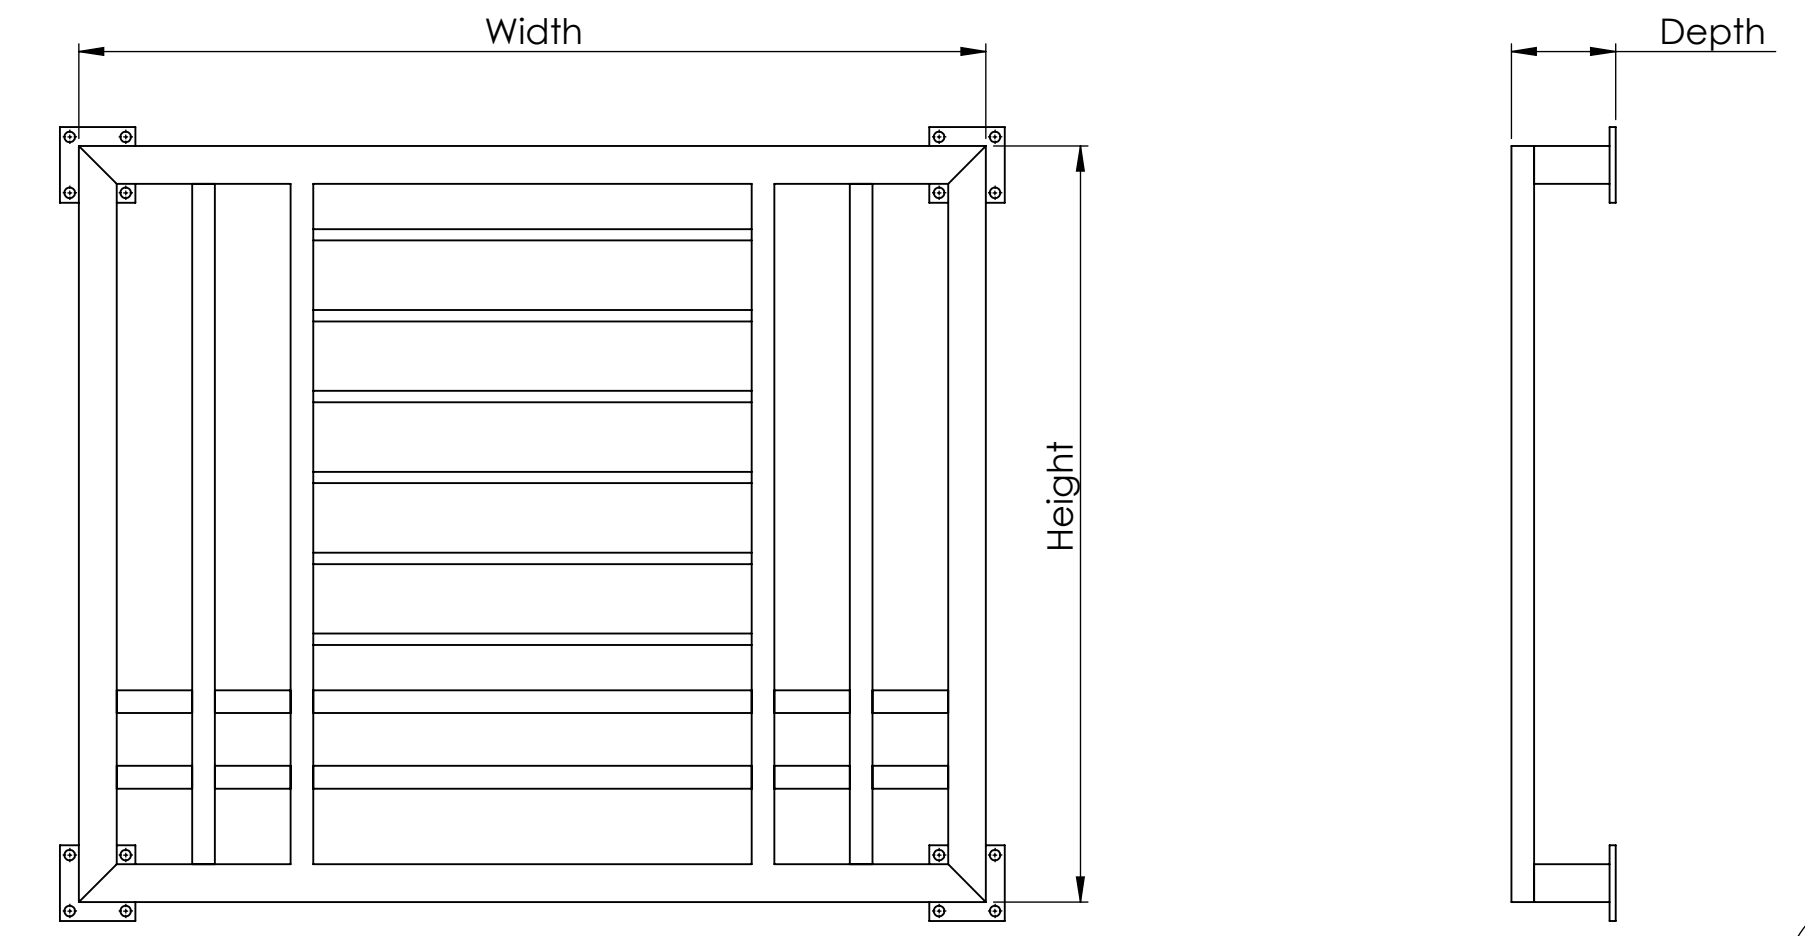

Variable Sizes:

Available on request: \*\*

Material options: AL/SS/MS

Profiles: various

Final finish: various

			Serial number
Part Number	Name	Quantity	8300 - 1AL
1	Frame	1	NS - 3BB

\*\*  
For more info please use the website interface or alternatively make direct contact using the provided email address.